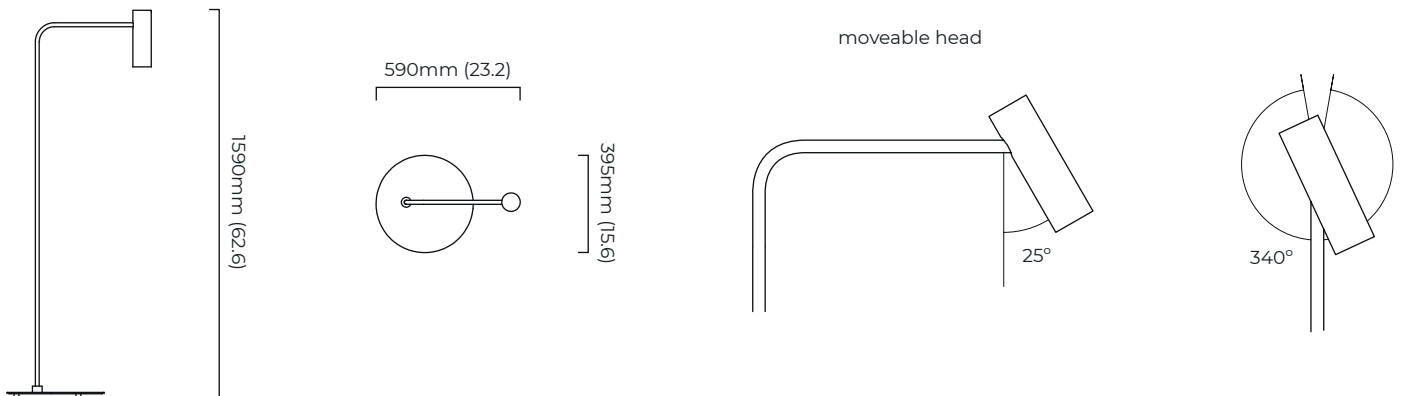

HERON FLOOR

FINISH

bronze
bronze with calacatta viola marble base
satin brass
satin brass with black marquina marble base

DIMENSIONS (body of fixture)

590 x 395 x 1590 mm (w x d x h)

WEIGHT

13kg (28.7lbs)

FLEX

2500mm cord set with black flex and inline dimmer

ILLUMINATION

220-240v - 1 x GU10 - 5.5w - 2700k - LED ONLY
110-130v - 1 x GU10 - 5.5w - 2700k - LED ONLY

DIMMING

dimnable bulb required

CERTIFICATION

VIEW ON WEBSITE

*Diagrams are not to scale.