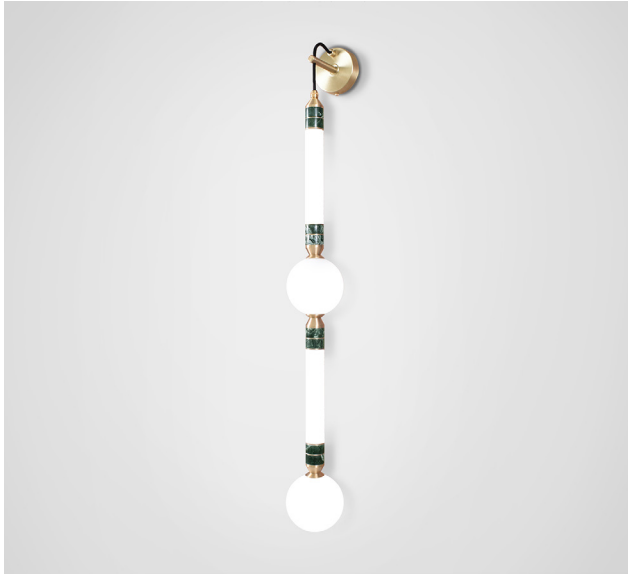

Available in both small and large, the collection can be hung as a single piece or in multiples to create statement installations for show stopping interiors.

Greenstone wall light - small

Dimensions cm

Verde Guatemala

Weight

1kg (2.2 lbs)

Finishes - metal

Brushed brass, Brushed nickel
Blackened steel

Suspension

Cable - black, fabric covered

Canopy

Lumens: 900lm

Colour Temperature: 2700K

Dimmable: LED dimmer required

Driver

Dimmable driver included

MARC WOOD

The Greenstone collection takes inspiration from ornamental Indian architecture and draws upon traditional stone masonry techniques combined with state of the art manufacturing processes. The Rajasthan Greenstone is sourced from north east India, before being delicately shaped by London based stonemasons.

Available in both small and large, the collection can be hung as a single piece or in multiples to create statement installations for show stopping interiors.

Greenstone wall light - large

Dimensions cm