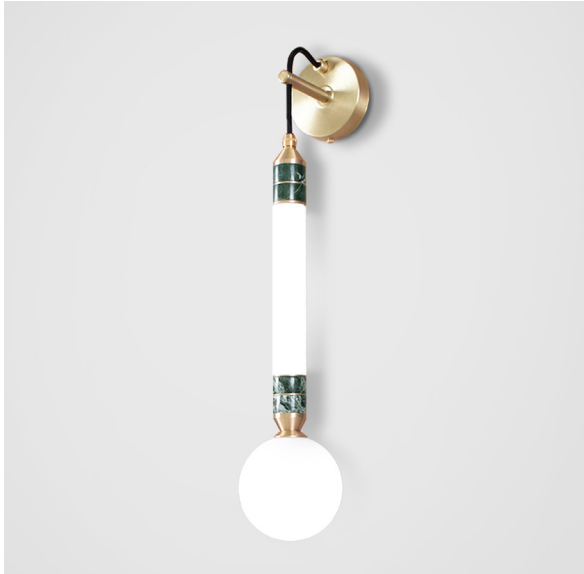

MARC WOOD

The Greenstone collection takes inspiration from ornamental Indian architecture and draws upon traditional stone masonry techniques combined with state of the art manufacturing processes. The Rajasthan Greenstone is sourced from north east India, before being delicately shaped by London based stonemasons.

Available in both small and large, the collection can be hung as a single piece or in multiples to create statement installations for show stopping interiors.

Greenstone wall light - small

Dimensions cm

W 12cm x H 57cm x D 17cm

Dimensions inch

W 4.7in x H 22.5in x D 6.7in

Material

Glass + Metal + Marble

Finishes - glass

Pearl white

Marble

Verde Guatemala

Weight

1kg (2.2 lbs)

Finishes - metal

Brushed brass, Brushed nickel
Blackened steel

Suspension

Cable - black, fabric covered

Canopy

Matching metal finish
10cm (3.9in) x 2.5cm (1in)

240V Illumination

Integrated LED

Lumens: 900lm

Colour Temperature: 2700K

Dimmable: LED dimmer required

120V illumination

Integrated LED

Lumens: 900lm

Colour Temperature: 2700K

Dimmable: LED dimmer required

Driver

Dimmable driver included