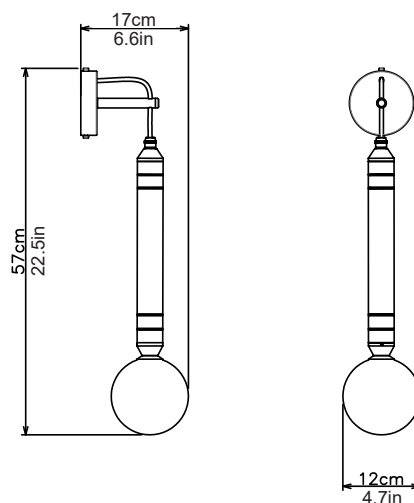

Driver

Dimmable driver included