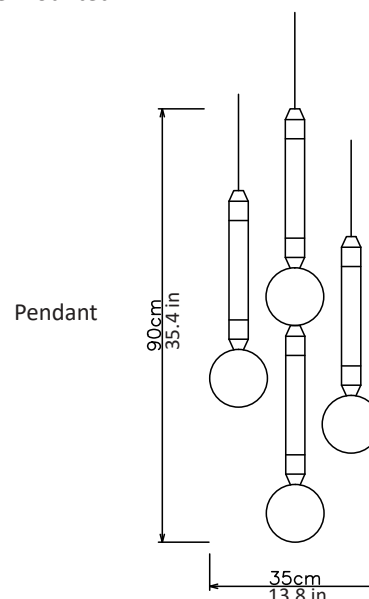

Dimensions inch

W 13.8in x H 35.4in x D 13.8in

Material

Glass + Metal + Marble

Finishes - glass

Pearl white

Marble

Verde Guatemala

120V illumination

Integrated LED

Lumens: 900lm

Colour Temperature: 2700K

Dimmable: LED dimmer required

Driver

Dimmable driver included

MARC WOOD

Available in both small and large, the collection can be hung as a single piece or in multiples to create statement installations for show stopping interiors.

Greenstone cluster - 5 piece

Dimensions cm

W 50cm x H 130cm x D 50cm

Dimensions inch

W 19.7in x H 51.2in x D 19.7in

Material

Glass + Metal + Marble

Finishes - glass

Pearl white

Marble

Verde Guatemala