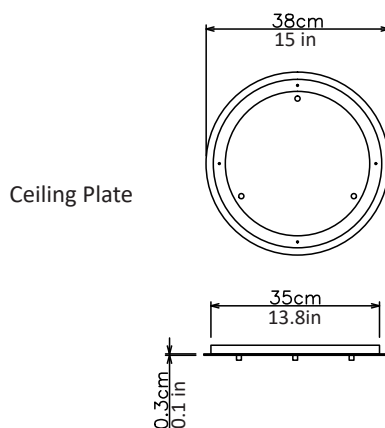

Driver

Dimmable driver included