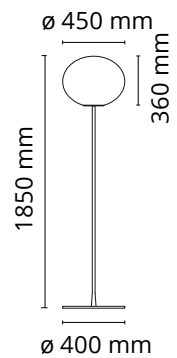

Main specifications

EAN	8059607002490
Mounting	Floor
Environments	Indoor dry location
Light Source Type	Bulb
Lamp category	Halogen
Lamp holders	E27
Ilcos	HSGS
Number of heads	1
Power (W)	150

Physical

Colour	Matte Black
Cord length (mm)	1800
Net weight (kg)	17.65
Package volume (m3)	0.53
IP internal	20

Download

Mounting instructions [↓ PDF](#)

Spare Parts [↓ PDF](#)

Photometric Files

LDT / IES [↓ LDT](#)

Technical Drawings

2D [↓ ZIP](#)

3D [↓ ZIP](#)

[🔒 Bim](#) [↓ ZIP](#)