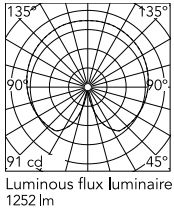

Physical

Colour	Matte Black
Cord length (mm)	2300
Net weight (kg)	12
Package volume (m3)	0.27
IP internal	20

Download

Mounting instructions [↓ PDF](#)

Spare Parts [↓ PDF](#)

Photometric Files

LDT / IES [↓ LDT](#)

Technical Drawings

2D [↓ ZIP](#)

3D [↓ ZIP](#)

[Bim](#) [↓ ZIP](#)

Schematic light drawing

Photometric

Lighting type	Total
Light distribution	Roto symmetric

Electrical