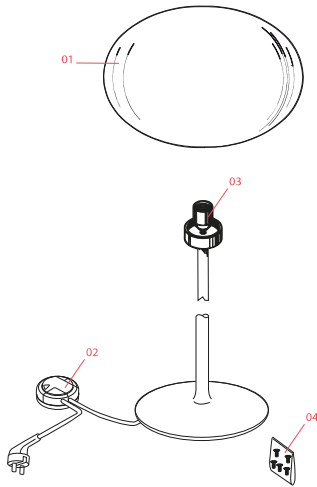

Bulbs

NOT INCLUDED

RF32288

LED Lamp E27 15W 2700K T38

NOT INCLUDED

RF32289

LED Lamp E27 15W 3000K T38

Spare Parts