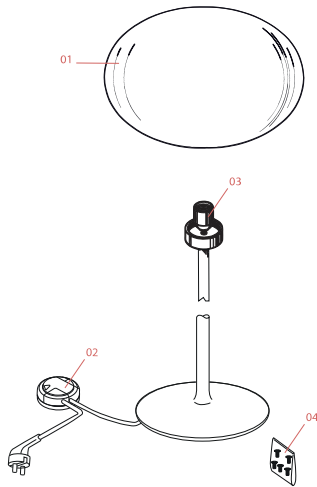

RF32288

LED Lamp E27 15W 2700K T38

NOT INCLUDED

RF32289

LED Lamp E27 15W 3000K T38

Spare Parts

- | | | |
|-----|---|-----------|
| 01. | Glo-Ball 2 opal diffuser. Black
Base | F3055031 |
| 02. | Led rondo' dimmer 220/240v 40-
250w 4-100w | RF28045 |
| 03. | New version lamp holder | RF2500200 |
| 04. | Kit of 5 white feed pads for base | RF3020100 |