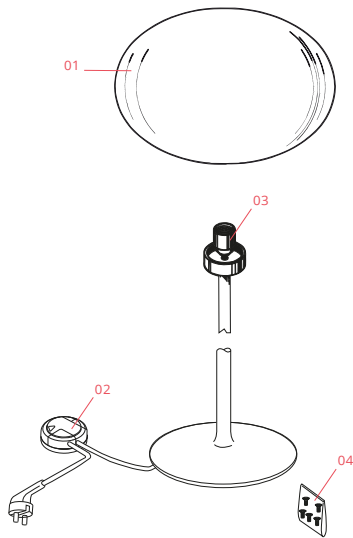

Spare Parts

01.	Glo-Ball 1 opal diffuser. Black Base	F3050031
02.	Led rondo' dimmer 220/240v 40- 250w 4-100w	RF28045
03.	New version lamp holder	RF2500200
04.	Kit of 5 white feed pads for base	RF3020100

DOWNLOAD