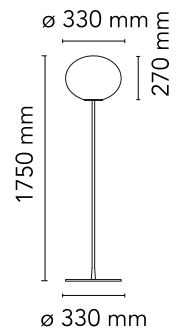

Floor lamp providing diffused light. Diffuser consisting of an externally acid-etched, hand blown, flashed opaline glass and a die-cast threaded ring nut with alodine plating finish. Gray or black painted high-thickness steel base and stem and die-cast aluminum diffuser support. On the cable there is the electronic dimmer which allows the regulation of light brightness.

Are you a professional and your project needs consulting and support?

[BOOK AN APPOINTMENT](#)