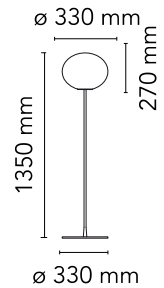

FLOS

■ F3031031 Matte Black

Glo-Ball Floor 1

Designed by Jasper Morrison, 1998

Halogen - 150W

Floor lamp providing diffused light. Diffuser consisting of an externally acid-etched, hand blown, flashed opaline glass and a die-cast threaded ring nut with alodine plating finish. Gray or black painted high-thickness steel base and stem and die-cast aluminum diffuser support. On the cable there is the electronic dimmer which allows the regulation of light brightness.

Are you a professional and your project needs consulting and support?

BOOK AN APPOINTMENT

Main specifications

EAN	8059607002551
Mounting	Floor
Environments	Indoor dry location
Light Source Type	Bulb
Lamp category	Halogen
Lamp holders	E27
Ilcos	HSGS
Number of heads	1
Power (W)	150

Physical

Colour	Matte Black
Cord length (mm)	2300
Net weight (kg)	12
Package volume (m3)	0.27
IP internal	20

Download

Mounting instructions [↓ PDF](#)

Spare Parts [↓ PDF](#)

Photometric Files

LDT / IES [↓ LDT](#)

Physical

Colour	Matte Black
Cord length (mm)	1800
Net weight (kg)	12.36
Package volume (m3)	0.34
IP internal	20

Download

[Mounting instructions](#) PDF

[Spare Parts](#) PDF

Photometric Files

[LDT / IES](#) LDT