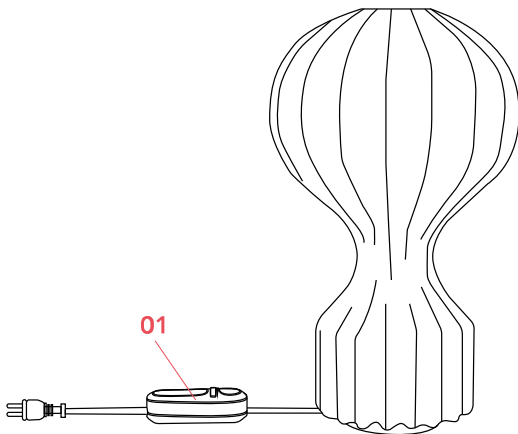

Spare Parts

DOWNLOAD

FLOS

F2601009 White

Gatto

Designed by Achille and Pier Giacomo Castiglioni, 1960

Halogen - 60W

Table lamp providing diffused light. White powder coated internal steel structure sprayed with a unique "cocoon" resin to create the diffuser which is then protected by a transparent sprayed on finish. On the cable there is the electronic dimmer which allows the regulation of light brightness.

Are you a professional and your project needs consulting and support?

[BOOK AN APPOINTMENT](#)

Main specifications

EAN	8059607002056
Mounting	Table
Environments	Indoor dry location
Light Source Type	Bulb
Lamp category	Halogen
Lamp holders	E27
Iicos	HSGSA
Number of heads	1
Power (W)	60

Physical

Colour	White
Cord length (mm)	1800
Net weight (kg)	1.7
Package height (mm)	800
Package width (mm)	440
Package length (mm)	440
Package volume (m3)	0.15
IP internal	20

Download

[Mounting instructions](#) PDF

[Spare Parts](#) PDF

Photometric Files

[LDT / IES](#) LDT

Technical Drawings

[2D](#) ZIP

[3D](#) ZIP