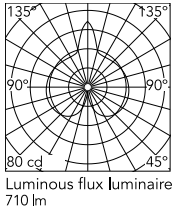

Physical

Colour	White
Cord length (mm)	1800
Net weight (kg)	0.8
Package height (mm)	480
Package width (mm)	280
Package length (mm)	280
Package volume (m3)	0.04
IP internal	20

Download

[Mounting instructions](#)  PDF

Physical

Colour	White
Cord length (mm)	1800
Net weight (kg)	1.7
Package height (mm)	800
Package width (mm)	440
Package length (mm)	440
Package volume (m3)	0.15
IP internal	20

Download

[Mounting instructions](#)  PDF

[Spare Parts](#)  PDF

Photometric Files

[LDT / IES](#)  LDT

Technical Drawings

[2D](#)  ZIP

[3D](#)  ZIP

Schematic light drawing

Photometric