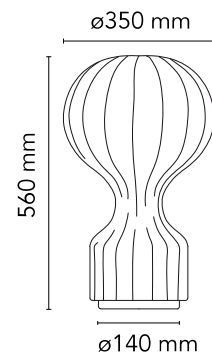

Physical

Colour	White
Cord length (mm)	1800
Net weight (kg)	0.8
Package height (mm)	480
Package width (mm)	280
Package length (mm)	280
Package volume (m3)	0.04
IP internal	20

Download

[Mounting instructions](#)  PDF

Are you a professional and your project needs consulting and support?

[BOOK AN APPOINTMENT](#)

Main specifications

EAN	8059607002056
Mounting	Table
Environments	Indoor dry location
Light Source Type	Bulb
Lamp category	Halogen
Lamp holders	E27
Iicos	HSGSA
Number of heads	1
Power (W)	60

Physical

Colour	White
Cord length (mm)	1800
Net weight (kg)	1.7
Package height (mm)	800
Package width (mm)	440
Package length (mm)	440
Package volume (m3)	0.15
IP internal	20

Download

[Mounting instructions](#)  PDF