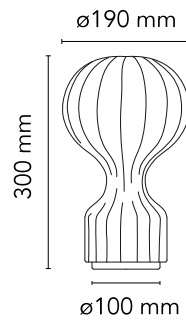

FLOS

F2701009 White

Gatto Piccolo

Designed by Achille and Pier Giacomo Castiglioni, 1960

Halogen - 60W

Table lamp providing diffused light. White powder coated internal steel structure sprayed with a unique "cocoon" resin to create the diffuser which is then protected by a transparent sprayed on finish. On the cable there is the electronic dimmer which allows the regulation of light brightness.

Are you a professional and your project needs consulting and support?

[BOOK AN APPOINTMENT](#)

Main specifications

EAN	8059607002087
Mounting	Table
Environments	Indoor dry location
Light Source Type	Bulb
Lamp category	Halogen
Lamp holders	E14
Iicos	HSGSA
Number of heads	1
Power (W)	60

Physical

Colour	White
Cord length (mm)	1800
Net weight (kg)	0.8
Package height (mm)	480
Package width (mm)	280
Package length (mm)	280
Package volume (m3)	0.04
IP internal	20

Download

[Mounting instructions](#)  PDF

Physical

Colour	White
Cord length (mm)	1800
Net weight (kg)	1.7
Package height (mm)	800
Package width (mm)	440
Package length (mm)	440
Package volume (m3)	0.15
IP internal	20

Download

[Mounting instructions](#)  PDF