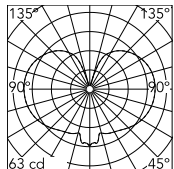

Physical

Colour	White
Cord length (mm)	1800
Net weight (kg)	0.8
Package height (mm)	480
Package width (mm)	280
Package length (mm)	280
Package volume (m3)	0.04
IP internal	20

Download

[Mounting instructions](#)  PDF

[Spare Parts](#)  PDF

Photometric Files

[LDT / IES](#)  LDT

Technical Drawings

[2D](#)  ZIP

[3D](#)  ZIP

Schematic light drawing

Photometric