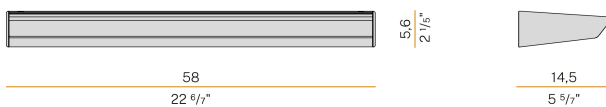

Technical drawing