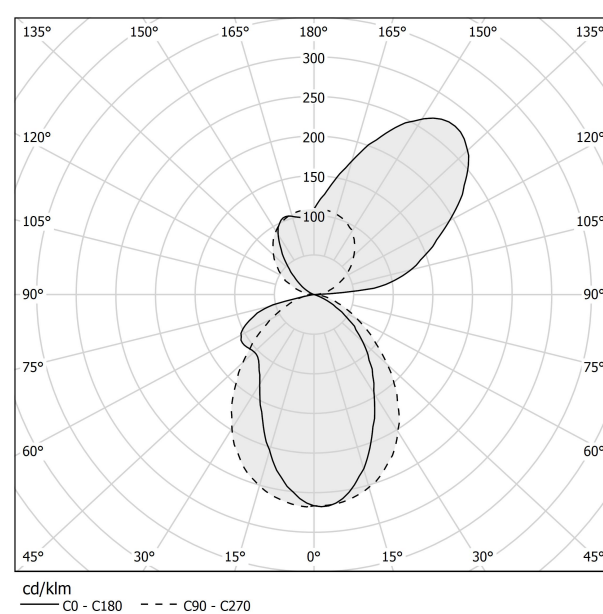

Polar diagram