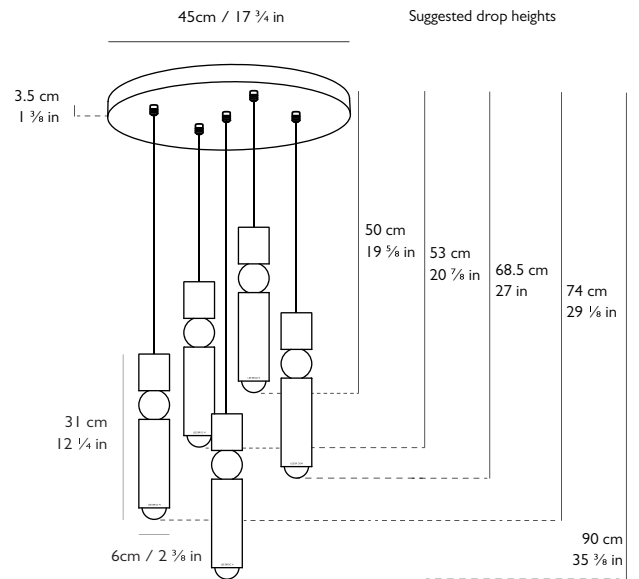

LEE BROOM

FULCRUM CHANDELIER 5 PIECE

PRODUCT DETAILS

Name

Fulcrum Chandelier 5 Piece

Finish & Product Code	110-130v	220-240v
Polished Gold ●	FUL0163	FUL0063
Polished Chrome ●	FUL0162	FUL0062
Matte Black ●	FUL0164	FUL0064

Materials

Steel, glass

Illumination 110-130v

25w, 2700k, 910 lumen

Bulb: E26, 5w LED, 350 lumens, 25k hrs (5x supplied), CRI 82

Illumination 220-240v

31.5w, 2700k, 1250 lumen

Bulb: E27, 6.3w LED, 470 lumen, 25k hrs (5x supplied), CRI 80

Dimming

Dimmable. Mains voltage. TRIAC / Leading edge

Certification

UL, cUL (110-130v)

CE, CB (220-240v)

Year of Design

2015

Dimensions

5 x H 31cm x Dia 6cm / H 12 1/4 in x Dia 2 3/8 in

Suspension

Length: 5 x 300cm / 118 1/8 in

Adjustable cord

Matching fabric outer

Ceiling Plate / Canopy

H 3.5cm x Dia 45cm / H 1 3/8 in x Dia 17 3/4 in

Round steel in matching finish

Weight

Product (net) 10kg / 22 lb / Boxed (gross) 10.5kg / 23.1 lb

For more information please contact:

US & Canada Inquiries: +1 212 804 8477 - sales@leebroom.com

UK & Global Inquiries: +44 207 820 0742 - 95 Rivington Street, London, EC2A 3AY - info@leebroom.com

www.leebroom.com

1218rev07