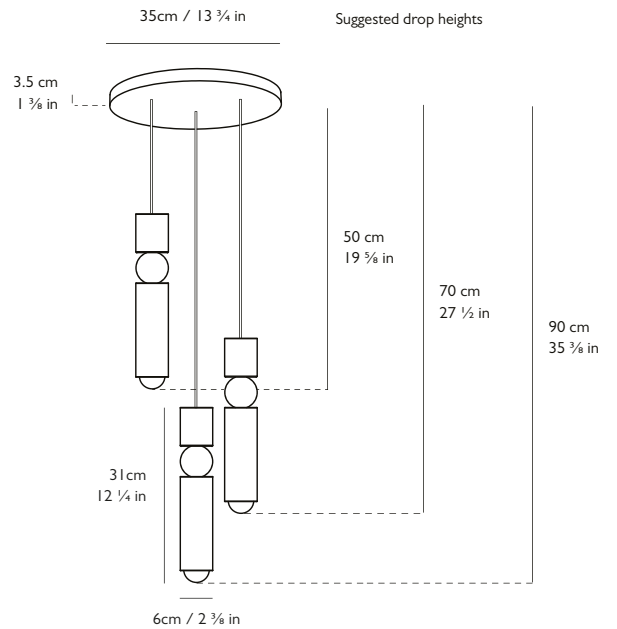

LEE BROOM

FULCRUM CHANDELIER 3 PIECE

PRODUCT DETAILS

Name

Fulcrum Chandelier 3 Piece

Finish & Product Code	110-130v	220-240v
Polished Gold ●	FUL0172	FUL0072
Polished Chrome ●	FUL0171	FUL0071
Matte Black ●	FUL0173	FUL0073

3 x H 31cm x Dia 6cm / H 12 1/4 in x Dia 2 3/8 in

Suspension

Length: 3 x 300cm / 118 1/8 in

Adjustable cord

Matching fabric outer

Ceiling Plate / Canopy

H 3.5cm x Dia 35cm / H 1 3/8 in x Dia 13 3/4 in

Round steel in matching finish

5 x H 31cm x Dia 6cm / H 12 1/4 in x Dia 2 3/8 in

Suspension

Length: 5 x 300cm / 118 1/8 in

Adjustable cord

Matching fabric outer

Ceiling Plate / Canopy

H 3.5cm x Dia 45cm / H 1 3/8 in x Dia 17 3/4 in

Round steel in matching finish