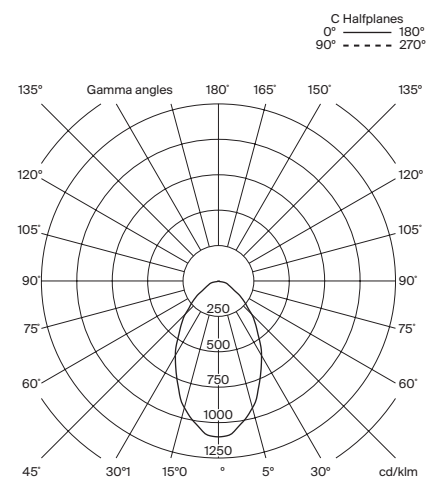

Fontana

André Ricard. 1970
Pendant lamps

SANTA & COLE

Conceived by André Ricard in 1970. Its name is a nod to the artist Lucio Fontana, who challenged the history of art by slashing his neat oil paintings. His was an art for the Space Age that sought to turn pieces into experiments in a new three-dimensionality. Santa & Cole presents Fontana together with a new floor version, both in white painted steel finish.

The pendant version, being the first, maintains its futuristic look thanks to the good dimension of its more than half sphere and the unmistakable tear that illuminates peripherally allowing a soft indirect lighting. Its interior now houses an efficient light plate that facilitates the best vertical flow and directs the light gently, without glare.

General description:

White metallic shade with matte finish interior and gloss exterior.
Diffuser in white translucent methacrylate.
White circular metal canopy with power supply incorporated.
Suitable for Junction Box (UL market).
Electric cable length: 5 m / 196.8"

Approximate weight (unpacked):

3,2 kg / 2.20 lb

Technical information:

Light source included (dimmable).
LEDs module

Rated input wattage: 40 W
Operating current: 700 mA
Colour Temp.: 2.700 K
CRI: 90
Lifetime: 40.000 h
Luminous flux: 1.751 lm

Built-in adjustable LED.
Suitable for dimming 1-10V / DALI.
(Not included external dimmer switch 1-10V / DALI).
Energy efficiency class (E.E.C): A+... A.
Suitable only for indoor use.

Input voltage: 100 ~ 277 Vac.
(50 Hz / 60 Hz). According to destination