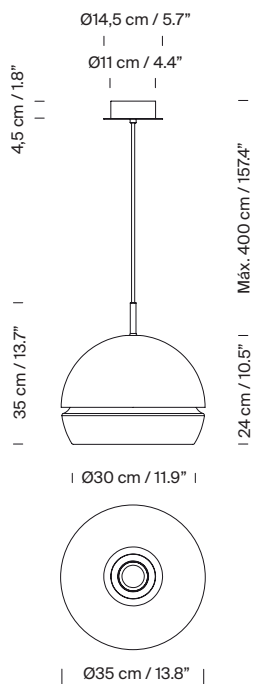

Fontana

André Ricard. 1970
Pendant lamps

Regulations:

CE
UNE-EN 60598
UNE-EN 55015
UNE-EN 60529
UNE-EN 62031
UNE-EN 61000-3-2
UNE-EN 61347-2-13

UL
UL-1598
UL-8750
E-336377

Maintenance:

Clean with a smooth cloth. Do not use ammonia, solvents or abrasive cleaning products.

Others:

The lamp is delivered in one package.
The assembly instructions are delivered with the product.

Model:

Collection:

Floor lamps

Pendant lamps