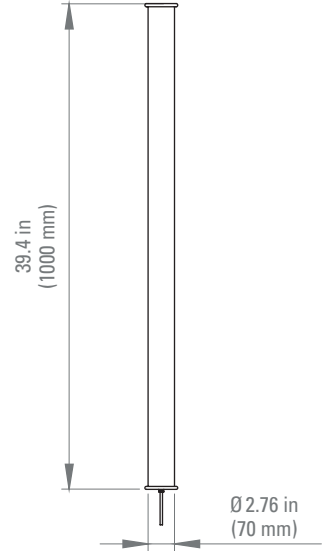

DRIVER BOX

ITT 360° US 1000

IN THE TUBE 360° - 1000

by Dominique Perrault & Gaëlle Lauriot-Prévost

TECHNICAL SHEET

North America standards

FICHE TECHNIQUE

normes Nord Américaines

WALL & PENDANT LAMP APPLIQUE & SUSPENSION

| | |
|------------------|---|
| Materials | Tube: borosilicate glass Waterproof stopper: black silicon and aluminium cast Adjustable collar: stainless steel Removable mesh: no mesh, gold or silver finish Fastenings: stainless steel Wire: black rubber |
| Matériaux | Tube: verre borosilicate Bouchon étanche: silicone et fonte d'aluminium noirs Collier de fixation: acier inoxydable Maille amovible: finitions doré, argenté ou sans maille Visserie: acier inoxydable Câble: caoutchouc noir |

Net weight **3 kg**
Poids net

Use **Indoor / outdoor / bathroom**
Usage Intérieur / extérieur / salle de bain

Packaging **7.48 x 7.48 x 53.54 in**
Emballage 190 x 190 x 1360 mm

IP IP **65**

IK IK **07**

| | |
|-----------------------------|--|
| Voltage | 110V |
| Tension | |
| Class | 1 |
| Classe | |
| Watt | 18W |
| Watt | |
| Source | LED INTEGRATED 2700K |
| Source | |
| Lumens output | 570lm (with mesh) |
| Lumens | 570lm (avec maille) |
| Driver | Driver supplied (7x2.36x1.37 in) |
| Driver | TRIAC dimmable 500 mA / 30W Driver fourni (180x60x35mm) Dimmable TRIAC 500 mA / 30W |
| Wire | Black rubber, length : 118in |
| Câble | Caoutchouc noir, longueur : 3m |
| Accessories included | 2 Adjustable collars are included |
| Accessoires fournis | 2 Colliers de fixations fournis |
| Switch | NA |
| Interrupteur | |
| Plug | NA |
| Fiches | |

FICHE TECHNIQUE
normes Nord Américaines

PHOTOMETRIC DATA DONNÉES PHOTOMÉTRIQUES

Flux **570lm**
(with mesh · avec maille)

Tc

CRI