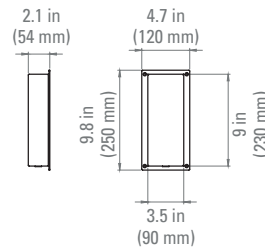

DRIVER BOX

ITT 360° US 1000

IN THE TUBE 360° - 1000

by Dominique Perrault & Gaëlle Lauriot-Prévost

TECHNICAL SHEET

North America standards

FICHE TECHNIQUE

normes Nord Américaines

Net weight **3 kg**
Poids net

Use **Indoor / outdoor / bathroom**
Usage Intérieur / extérieur / salle de bain

Packaging **7.48 x 7.48 x 53.54 in**
Emballage 190 x 190 x 1360 mm

IP IP **65**

IK IK **07**

| | |
|-----------------------------|--|
| Voltage | 110V |
| Tension | |
| Class | 1 |
| Classe | |
| Watt | 18W |
| Watt | |
| Source | LED INTEGRATED 2700K |
| Source | |
| Lumens output | 570lm (with mesh) |
| Lumens | 570lm (avec maille) |
| Driver | Driver supplied (7x2.36x1.37 in) |
| Driver | TRIAC dimmable 500 mA / 30W Driver fourni (180x60x35mm) Dimmable TRIAC 500 mA / 30W |
| Wire | Black rubber, length : 118in |
| Câble | Caoutchouc noir, longueur : 3m |
| Accessories included | 2 Adjustable collars are included |
| Accessoires fournis | 2 Colliers de fixations fournis |
| Switch | NA |
| Interrupteur | |
| Plug | NA |
| Fiches | |

FICHE TECHNIQUE
normes Nord Américaines

PHOTOMETRIC DATA DONNÉES PHOTOMÉTRIQUES

Flux **570lm**
(with mesh · avec maille)

Tc

CRI