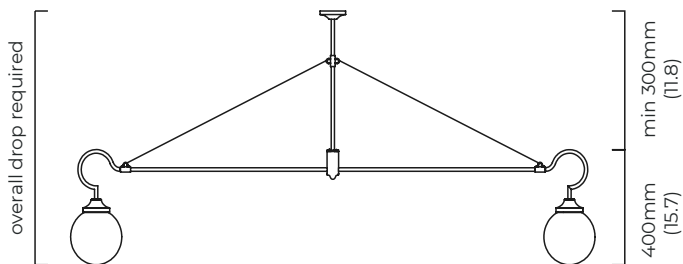

SUSPENSION

drop rod with ceiling box

please specify the required overall drop from the ceiling to the bottom of the fitting

BULBS

240v - 2 x E27, 60w max (or 8w LED 2700k)
120v - 2 x E26, 60w max (or 8w LED 2700k)
(no bulbs supplied)

WEIGHT

5kg (11lbs)
overall drop required min. 700mm (27.6)

CERTIFICATION

mounting plate dimensions

FLOREN FOUR PENDANT

Inspired by antique lighting on the Boulevards of Paris, made of brass metalwork and reeded glass shade, the Floren exudes craftsmanship through its expertly detailed design.