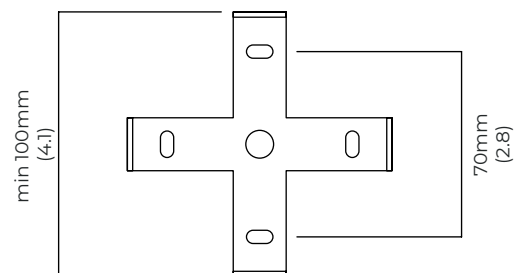

SUSPENSION

drop rod with ceiling box

please specify the required overall drop from the ceiling to the bottom of the fitting

BULBS

240v - 2 x E27, 60w max (or 8w LED 2700k)
120v - 2 x E26, 60w max (or 8w LED 2700k)
(no bulbs supplied)

WEIGHT

5kg (11lbs)
overall drop required min. 700mm (27.6)

CERTIFICATION

mounting plate dimensions

FLOREN FOUR PENDANT

Inspired by antique lighting on the Boulevards of Paris, made of brass metalwork and reeded glass shade, the Floren exudes craftsmanship through its expertly detailed design.

WEIGHT

7kg (15.4lbs)

CERTIFICATION

mounting plate dimensions