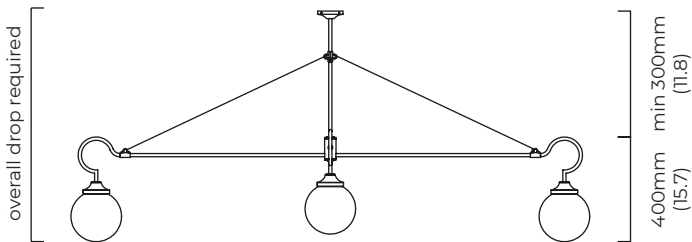

FLOREN FOUR PENDANT

Inspired by antique lighting on the Boulevards of Paris, made of brass metalwork and reeded glass shade, the Floren exudes craftsmanship through its expertly detailed design.

FINISH

antique brass
FLOPE4ABRG

SUSPENSION

drop rod with ceiling box

please specify the required overall drop from the ceiling to the bottom of the fitting

BULBS

240v - 4 x E27, 60w max (or 8w LED 2700k)
120v - 4 x E26, 60w max (or 8w LED 2700k)
(no bulbs supplied)

WEIGHT

7kg (15.4lbs)

CERTIFICATION