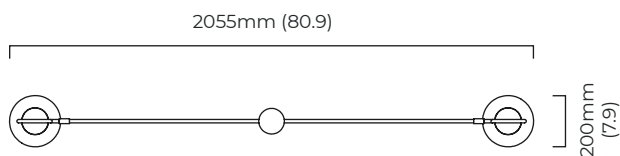

SUSPENSION

drop rod with ceiling box

please specify the required overall drop from the ceiling to the bottom of the fitting

BULBS

240v - 2 x E27, 60w max (or 8w LED 2700k)
120v - 2 x E26, 60w max (or 8w LED 2700k)
(no bulbs supplied)

WEIGHT

5kg (11lbs)
overall drop required min. 700mm (27.6)

CERTIFICATION

mounting plate dimensions

FLOREN FOUR PENDANT

Inspired by antique lighting on the Boulevards of Paris, made of brass metalwork and reeded glass shade, the Floren exudes craftsmanship through its expertly detailed design.