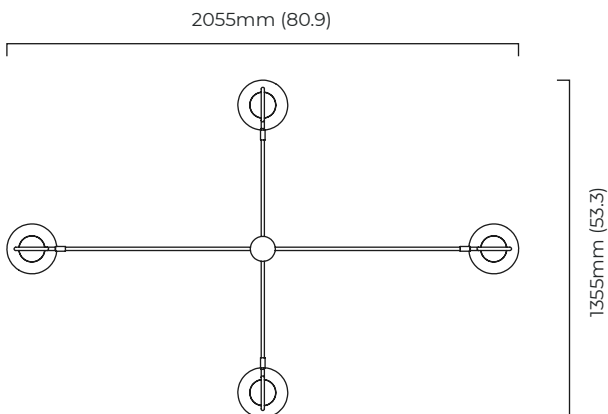

WEIGHT

5kg (11lbs)
overall drop required min. 700mm (27.6)

CERTIFICATION

mounting plate dimensions

FLOREN FOUR PENDANT

Inspired by antique lighting on the Boulevards of Paris, made of brass metalwork and reeded glass shade, the Floren exudes craftsmanship through its expertly detailed design.

FINISH

antique brass
FLOPE4ABRG

SUSPENSION

drop rod with ceiling box

please specify the required overall drop from the ceiling to the bottom of the fitting

BULBS

240v - 4 x E27, 60w max (or 8w LED 2700k)
120v - 4 x E26, 60w max (or 8w LED 2700k)
(no bulbs supplied)

WEIGHT

7kg (15.4lbs)

CERTIFICATION

mounting plate dimensions