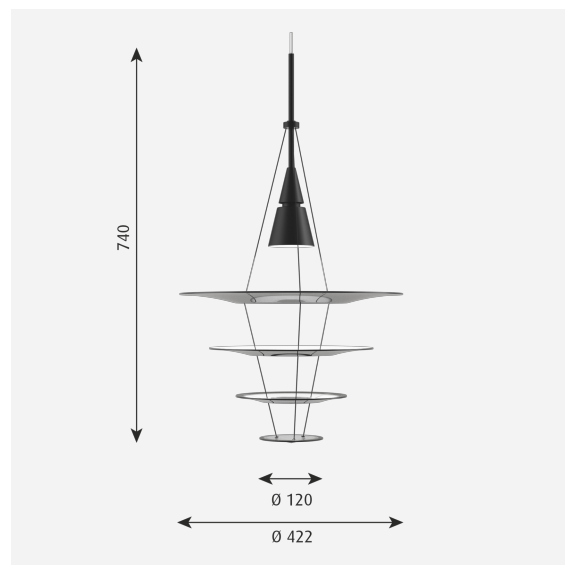

Product info

Mounting

Suspension type: Cable 2x0,75mm². Canopy: Yes. Cable length: 3m.

Finish

Brushed aluminium, clear coated or black wet painted. Shades: White or black acrylic.

Materials

Cone and pendant tube: Lacquered or wet painted brushed aluminium. Wire: Stainless steel. Shades: Acrylic.

Sizes and weights

Width x Height x Length (mm) | 422 x 740 x 422 Max 1.1 kg

Class

Ingress protection IP20. Electric shock protection II w/o ground.

Light source

1x20W 1x20W GU10

Related products

Product variants

Dimension	Colour	Cable type	Light source
Ø 425	● Black	Black cord	1x20W 1x20W GU10
	● Br. alu	Transp cable