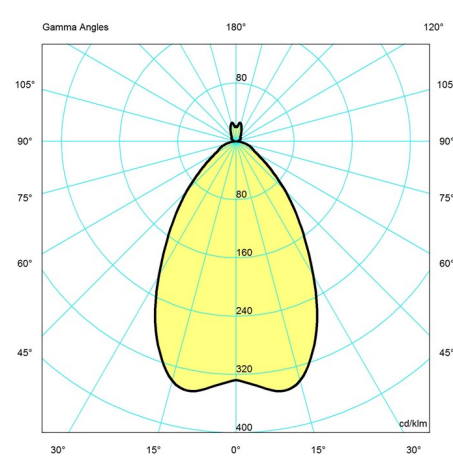

Polar

Spare parts & accessories