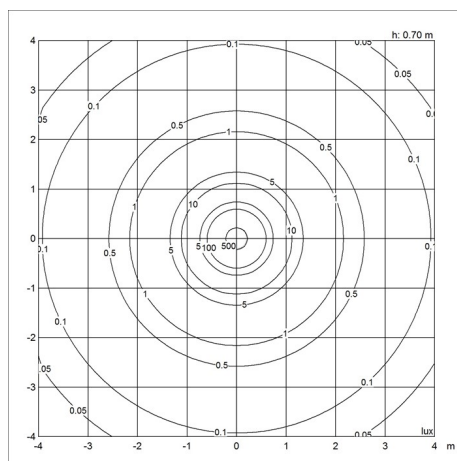

Design

Shoichi Uchiyama

Weight

Min: 0.996 kg Max: 1.129 kg

Dimensions

Ø 425

Finish

Black, Br. alu

Light distribution diagrams

Cartesian

Isolux

Polar

Spare parts & accessories