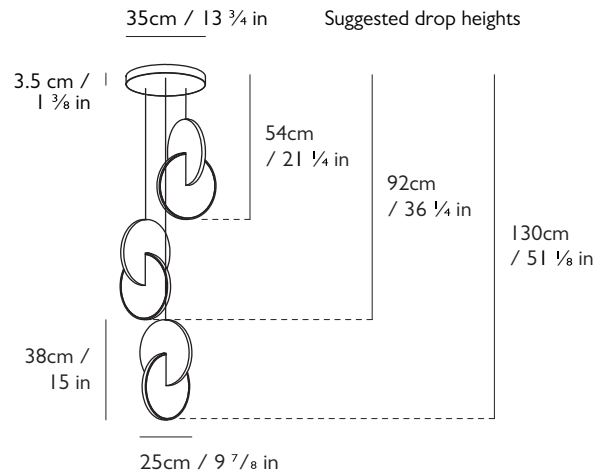

### PLEASE NOTE

Please allow for 10.9cm x 4cm x 2.2cm  
(4 1/4 in x 1 5/8 in x 7/8 in) in ceiling cavity to fit LED driver.

#### Dimensions

3 x H 38cm x W 25cm x D 25cm / H 15 x W 9 7/8 x D 9 7/8 in

#### Suspension

Length: 3 x 500cm / 196 7/8 in

Adjustable cord and steel cable

Transparent casing

#### Ceiling plate / Canopy

H 3.5cm x Dia 35cm / H 1 3/8 in x Dia 13 3/4 in

Round steel in matching finish