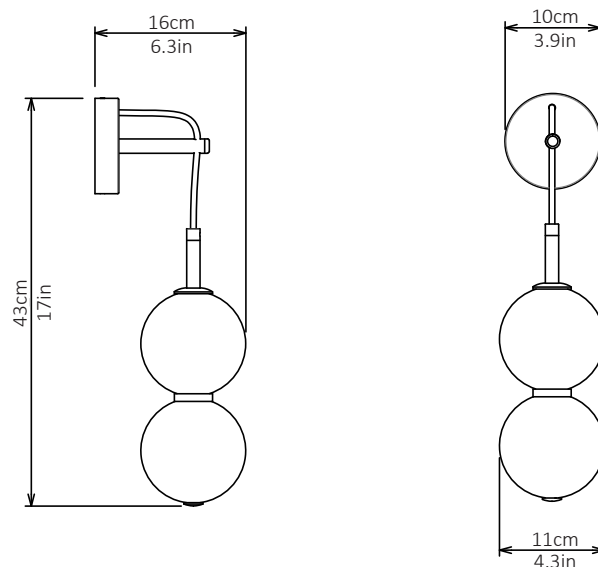

Dimensions inch

H 17in x W 4.3in x D 6.3in

Material

Glass + Brass

Weight

0.8 kg/1.8 lb

Suspension

None

MARC WOOD

Two delicate white glass orbs stacked on top of one another to create an echoed glow of light and the illusion of subtle reflections.

Echo Wall Light 4

Lamp

Dimensions cm

H 65cm x W 11cm x D 16cm

Dimensions inch

H 25.6in x W 4.3in x D 6.3in

Material

Glass + Brass

Weight

1.3 kg/2.9 lb

Specialists Finishes Available - metal

Brushed Nickel, Bronze, Antique Brass
White Powder-coated

Echo Wall Light 6

Lamp

Dimensions cm

H 86cm x W 11cm x D 16cm

Dimensions inch

H 33.9in x W 4.3in x D 6.3in

Material

Glass + Brass