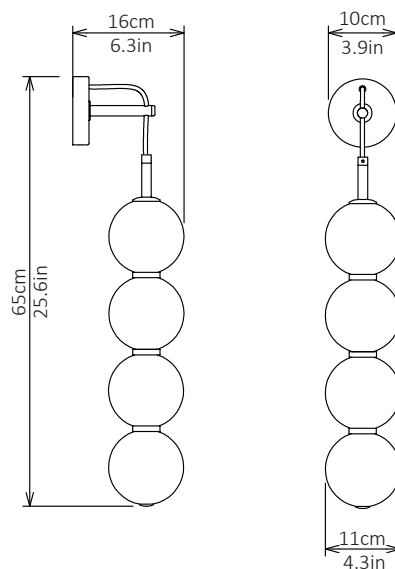

120V illumination

Integrated LED
Lumens: 1480lm
Colour Temperature: 2700K
Dimmable: LED dimmer required