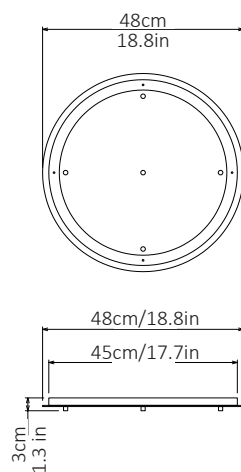

Specialists Finishes Available - metal

Brushed Nickel, Bronze, Antique Brass,
White Powder-coated