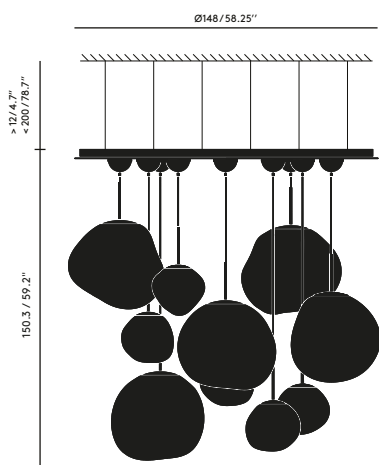

MELT SMOKE MEGA LED PS EU

Code
MLMS02SM-PEUM1