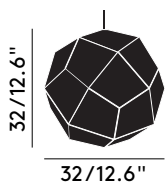

ETCH STEEL PENDANT EU

Code
ETS03SEU