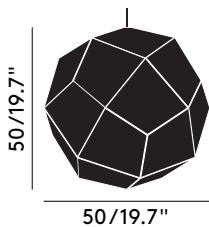

ETCH 50CM

Inspired by the logic of pure mathematics, the Etch range is a series of geodesic structures made of razor thin digitally etched metal sheets. The pendants and chandelier feature a detailed pattern which casts a mass of intricate shadows when lit.

ETCH BRASS PENDANT 50CM EU

Code
ETS02B50EU

Year of Design 2014
Material Brass

Bulb Spec E27 42W (max) Halogen. Bulb not included.
Cable Spec 250cm/98.4in black fabric cable.