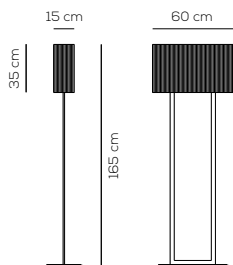

kg 16 m³ 0,24

CLAVIUS

Type	Article	Colours	Finish	Source
PT	CLAVIU	BC white	CR chrome	E27 2 x Max 13W LED or 2 x Max 70W halogen (dimmmable lamps)
		TA tobacco	OR gold	
		SA sand		

CE IP20 +LED 220-240VAC

example composition code PT CLAVIU BC OR E27

CUSTOMER _____

NOTES _____

PT CLAVIU _ _ _ _ E27

NOTICE: Luminous flux (lm) and efficacy (lm/W) for all LED luminaires is estimated based on nominal ratings of the LED sources. Technical data could be subject to alteration without notice. Axo Light does not provide legal guarantee for the accuracy of this data sheet.