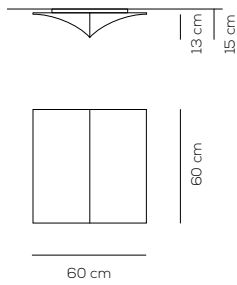

NELLY STRAIGHT / tessuto INCLUSO / fabric INCLUDED

Type	Article	Colours	Code	CCT	Source
PL	NEL S 60	BC white	X	X	E27 2 x Max 16W LED or 2 x Max 70W halogen
		FB white pattern	X	1 2700K	L01 LED 15W 2700K: ~1260lm 3000K: ~1375lm
			X	2 3000K	