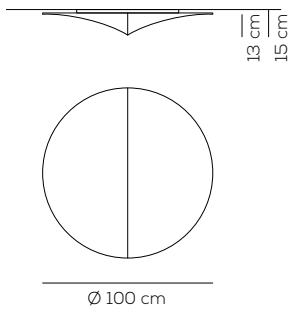

NELLY / tessuto INCLUSO / fabric INCLUDED

Type	Article	Colours	Code	CCT	Source
PL	NEL 100	BC white	X	X	E27 3 x Max 16W LED or 3 x Max 70W halogen
		FB white pattern	X	1 2700K	L01 LED 15W 2700K: ~1260lm 3000K: ~1375lm
			X	2 3000K	L02 LED 30W 2700K: ~2520lm 3000K: ~2750lm