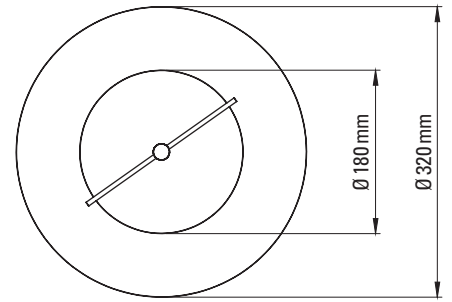

DELUMINA wall 320 de OliveLab

FICHE TECHNIQUE TECHNICAL SHEET

APPLIQUE

WALL LAMP

Matériaux **Acier, aluminium, verre**
Materials Steel, aluminium, glass

Poids net **1,5 kg**
Net weight

Emballage **400 x 400 x 200 mm**
Packaging

IP **20**
IP

Tension **220/240V**
Voltage

Classe **1**
Class

Watt **5W**
Watt

Source **INTEGRATED LED 2700K**
Source **Non dimmable**

Lumens **131 lm**
Lumens output

Driver **Driver fourni intégré (49x27x20 mm)**
Driver **300 mA / 12-21V**
Integrated driver supplied (49x27x20 mm)
300 mA / 12-21V

Câble **NA**
Wire

Interrupteur **NA**
Switch

Fiches **NA**
Plug

FINITION FINISH

Black

BL