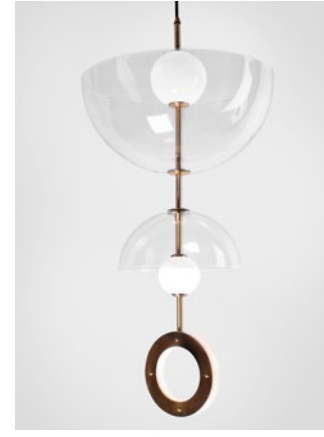

Pendant - Large, Smoke

Pendant & Ring - Large, Clear

Pendant & Ring - Large, Smoke

Chandelier 3A - Clear

Chandelier 3A - Smoke

Variations

Chandelier 3B - Clear

Chandelier 3B - Smoke

Chandelier 5 - Clear

Chandelier 5 - Smoke

Deco

Specifications

Pendant - Lamp Only -Small
 Size: H 34cm (13.3in) x W 8cm (3.1in) x D 8cm (3.1in)
 Lamp: Integrated LED, 3000k, dimmable, driver included
 Material: Brass Glass

Pendant - Lamp Only -Large
 Size: H 45cm (17.7in) x W 11cm (4.3in) x D 11cm (4.3in)
 Lamp: Integrated LED, 3000k, dimmable, driver included
 Material: Brass Glass

Pendant -Small
 Size: H 24cm (9.4in) x W 25cm (8.9in) x D 25cm (8.9in)
 Lamp: Integrated LED, 3000k, dimmable, driver included
 Material: Brass Glass

Pendant - Large
 Size: H 33cm (13in) x W 40cm (15.7in) x D 40cm (15.7in)
 Lamp: Integrated LED, 3000k, dimmable, driver included
 Material: Brass Glass

Pendant & Ring - Small
 Size: H 34cm (13.3in) x W 25cm (8.9in) x D 25cm (8.9in)
 Lamp: Integrated LED, 3000k, dimmable, driver included
 Material: Brass Glass