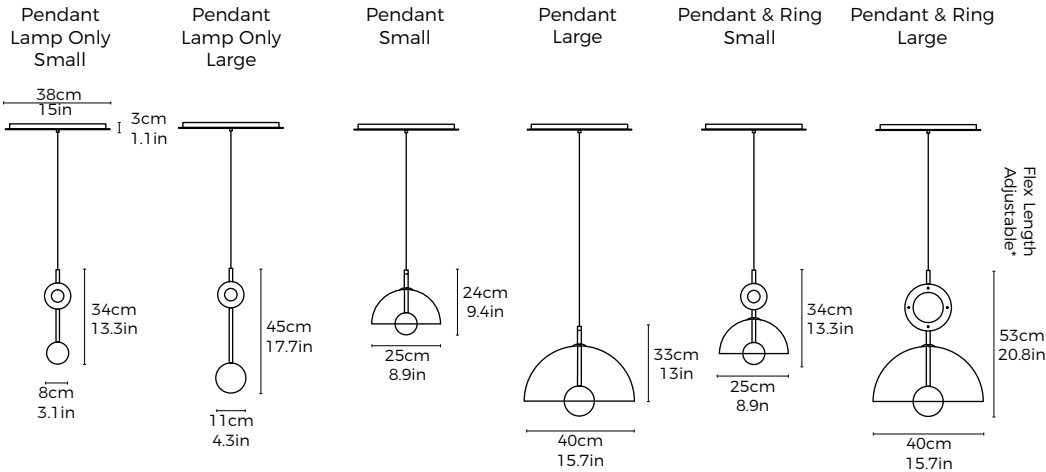

Chandelier 5 - Clear

Chandelier 5 - Smoke

Deco

Specifications

Pendant - Lamp Only -Small
 Size: H 34cm (13.3in) x W 8cm (3.1in) x D 8cm (3.1in)
 Lamp: Integrated LED, 3000k, dimmable, driver included
 Material: Brass Glass

Pendant - Lamp Only -Large
 Size: H 45cm (17.7in) x W 11cm (4.3in) x D 11cm (4.3in)
 Lamp: Integrated LED, 3000k, dimmable, driver included
 Material: Brass Glass

Pendant -Small
 Size: H 24cm (9.4in) x W 25cm (8.9in) x D 25cm (8.9in)
 Lamp: Integrated LED, 3000k, dimmable, driver included
 Material: Brass Glass

Pendant - Large
 Size: H 33cm (13in) x W 40cm (15.7in) x D 40cm (15.7in)
 Lamp: Integrated LED, 3000k, dimmable, driver included
 Material: Brass Glass

Pendant & Ring - Small
 Size: H 34cm (13.3in) x W 25cm (8.9in) x D 25cm (8.9in)
 Lamp: Integrated LED, 3000k, dimmable, driver included
 Material: Brass Glass

Pendant & Ring - Large
 Size: H 53cm (20.8in) x W 40cm (15.7in) x D 40cm (15.7in)
 Lamp: Integrated LED, 3000k, dimmable, driver included
 Material: Brass Glass

Chandelier 3A
 Size: H 77cm (30.3in) x W 40cm (15.7in) x D 40cm (15.7in)
 Lamp: Integrated LED, 3000k, dimmable, driver included
 Material: Brass Glass