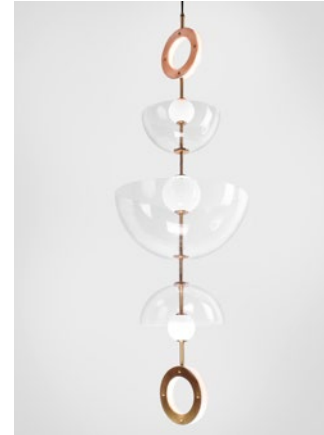

The collection is available as a single pendant or stacked glass chandelier, in clear or smoked glass. Bespoke metal finished such as bronze or nickel are available upon request.

Variations

Pendant - Large, Clear

Pendant - Large, Smoke

Pendant & Ring - Large, Clear

Pendant & Ring - Large, Smoke

Chandelier 3A - Clear

Chandelier 3A - Smoke

Variations

Chandelier 3B - Clear

Chandelier 3B - Smoke

Chandelier 5 - Clear

Chandelier 5 - Smoke

Deco

Specifications

Pendant - Lamp Only -Small
 Size: H 34cm (13.3in) x W 8cm (3.1in) x D 8cm (3.1in)
 Lamp: Integrated LED, 3000k, dimmable, driver included
 Material: Brass Glass

Pendant - Lamp Only -Large
 Size: H 45cm (17.7in) x W 11cm (4.3in) x D 11cm (4.3in)
 Lamp: Integrated LED, 3000k, dimmable, driver included
 Material: Brass Glass

Pendant -Small
 Size: H 24cm (9.4in) x W 25cm (8.9in) x D 25cm (8.9in)
 Lamp: Integrated LED, 3000k, dimmable, driver included
 Material: Brass Glass