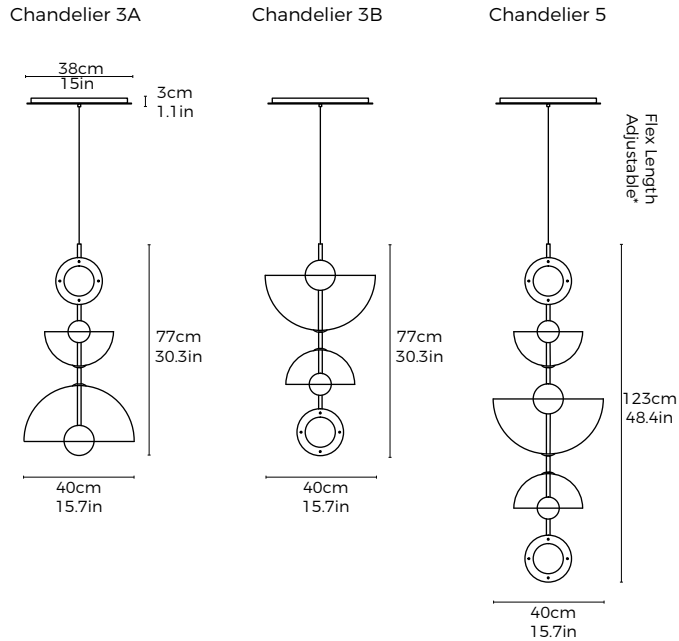

Chandelier 5 - Clear

Chandelier 5 - Smoke

Deco

Specifications

Pendant - Lamp Only -Small
 Size: H 34cm (13.3in) x W 8cm (3.1in) x D 8cm (3.1in)
 Lamp: Integrated LED, 3000k, dimmable, driver included
 Material: Brass Glass

Pendant - Lamp Only -Large
 Size: H 45cm (17.7in) x W 11cm (4.3in) x D 11cm (4.3in)
 Lamp: Integrated LED, 3000k, dimmable, driver included
 Material: Brass Glass

Pendant -Small
 Size: H 24cm (9.4in) x W 25cm (8.9in) x D 25cm (8.9in)
 Lamp: Integrated LED, 3000k, dimmable, driver included
 Material: Brass Glass

Pendant - Large
 Size: H 33cm (13in) x W 40cm (15.7in) x D 40cm (15.7in)
 Lamp: Integrated LED, 3000k, dimmable, driver included
 Material: Brass Glass

Pendant & Ring - Small
 Size: H 34cm (13.3in) x W 25cm (8.9in) x D 25cm (8.9in)
 Lamp: Integrated LED, 3000k, dimmable, driver included
 Material: Brass Glass

Pendant & Ring - Large
 Size: H 53cm (20.8in) x W 40cm (15.7in) x D 40cm (15.7in)
 Lamp: Integrated LED, 3000k, dimmable, driver included
 Material: Brass Glass

Chandelier 3A
 Size: H 77cm (30.3in) x W 40cm (15.7in) x D 40cm (15.7in)
 Lamp: Integrated LED, 3000k, dimmable, driver included
 Material: Brass Glass