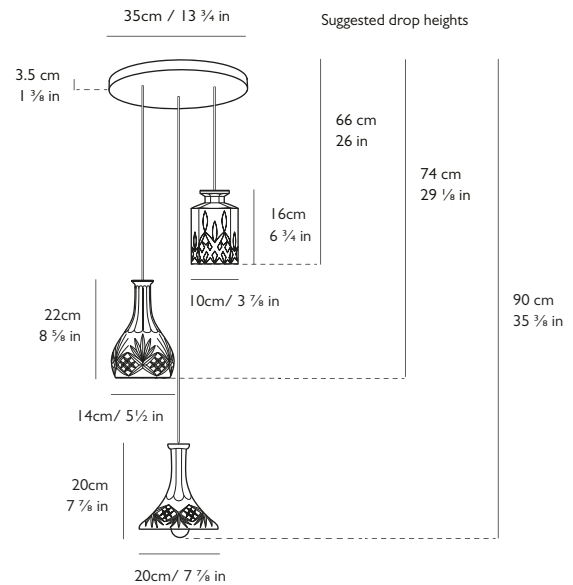

LEE BROOM

DECANTERLIGHT CHANDELIER 3 PIECE

PRODUCT DETAILS

Name

Decanterlight Chandelier 3 Piece

Finish & Product Code 110-130v 220-240v

Chandelier 3 Piece NDC0170 NDC0070

Materials

Lead crystal, brushed brass, steel

Illumination 110-130v

6w, 2700k, 200 lumen

Bulb: E26, 2w LED, 100 lumen, 25k hrs (3x supplied), CRI 80

Illumination 220-240v

13.5w, 2700k, 780 lumen

Bulb: E27, 4.5w LED, 470 lumen, 15k hrs (3x supplied), CRI 80

Dimming

Dimmable. Mains voltage. TRIAC / Leading edge.

Certification

UL, cUL (110-130v)

CE, CB (220-240v)

Year of Design

2013

Dimensions

1 x Tulip @ H 20cm x Dia 20cm / H 7 7/8 in x Dia 7 7/8 in

1 x Bell @ H 22cm x Dia 14cm / H 8 5/8 in x Dia 5 1/2 in

1 x Square @ H 16cm x Dia 10cm / H 6 1/4 in x Dia 3 7/8 in

Suspension

Length: 3 x 300cm / 118 1/8 in

Adjustable cord

Gold fabric outer

Ceiling Plate / Canopy

H 3.5cm x Dia 35cm / H 1 3/8 in x Dia 13 3/4 in

Round steel in satin white finish

Weight

Product (net) 6.7kg / 14.7lb / Boxed (gross) 6.8kg / 14.9lb

For more information please contact:

US & Canada Inquiries: +1 212 804 8477 - sales@leebroom.com

UK & Global Inquiries: +44 207 820 0742 - 95 Rivington Street, London, EC2A 3AY - info@leebroom.com

www.leebroom.com

0320rev08