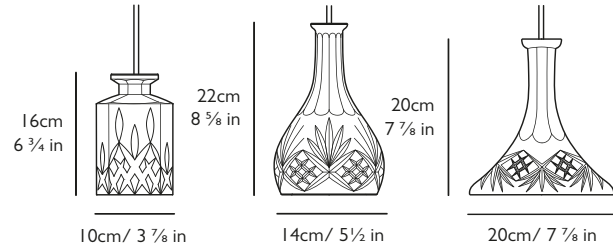

LEE BROOM

DECANTERLIGHT

Design on pendant

PRODUCT DETAILS

Name

Decanterlight

Finish & Product Code	110-130v	220-240v
Decanterlight Tulip	NDC0152	NDC0052
Decanterlight Bell	NDC0151	NDC0051
Decanterlight Square	NDC0150	NDC0050

Materials

Lead crystal, brushed brass, steel

Illumination 110-130v

2w, 2700k, 100 lumen

Bulb: E26, 2w LED, 100 lumen, 25k hrs (1x supplied), CRI 80

Illumination 220-240v

4.5w, 2700k, 460 lumen

Bulb: E27, 4.5w LED, 470 lumen, 15k hrs (1x supplied), CRI 80

Tulip x H 20cm x Dia 20cm / H 7 7/8 in x Dia 7 7/8 in

Bell x H 22cm x Dia 14cm / H 8 5/8 in x Dia 5 1/2 in

Square x H 16cm x Dia 10cm / H 6 1/4 in x Dia 3 7/8 in

Suspension

Length: 300cm / 118 1/8 in

Adjustable cord

Gold fabric outer

Ceiling Plate / Canopy

H 3cm x Dia 12cm / H 1 1/8 in x Dia 4 3/4 in

Round steel in brushed brass finish

Weight

Tulip: Product (net) 1.75kg / 3.85 lb / Boxed (gross) 2.05kg / 4.5 lb

Bell: Product (net) 1.2kg / 2.6 lb / Boxed (gross) 1.4kg / 3 lb