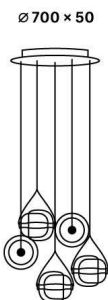

## Description

Capsula is a sophisticated light bearing resemblance to a plant cell or seed. The nucleus of the piece is a tubular triplex-glass LED light source that transects the inner shade and translucent external shell to form a notional axis.

## Tech. description

Capsula comprises three glass components. The light source is housed in a glass tube and uses special Brokis connectors in metal end caps. The end caps hold the light together even once the cords have been removed. The light is hung from a ceiling canopy, which also contains the electronics.

## CONSTRUCTION SPECIFICATION

**Weight:** 20 kg  
**Construction material:** glass, metal  
**Cord length [mm]:** 2,200 mm  
**Mounting:** Ceiling  
**Environment:** Indoor

## DIMENSIONS [mm]