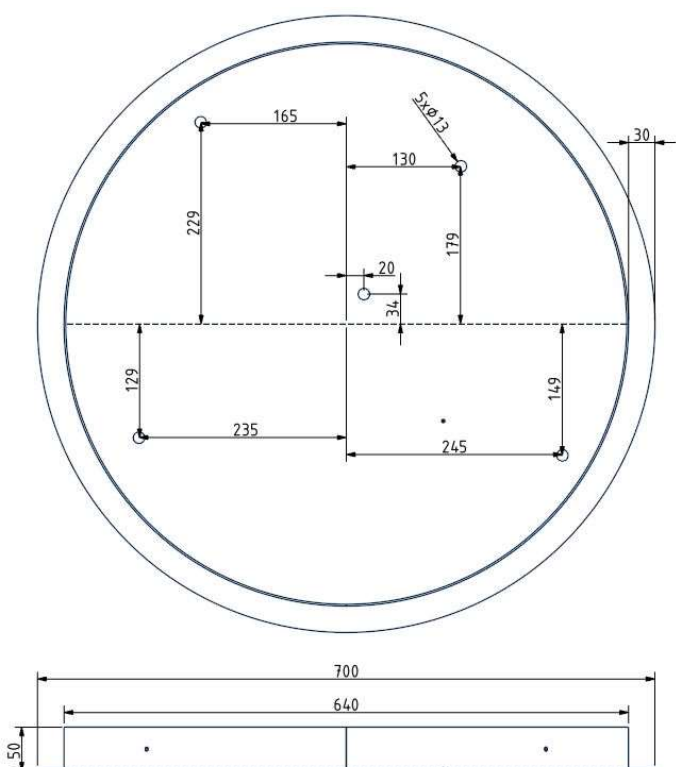

## CONSTRUCTION SPECIFICATION

**Weight:** 20 kg  
**Construction material:** glass, metal  
**Cord length [mm]:** 2,200 mm  
**Mounting:** Ceiling  
**Environment:** Indoor

## DIMENSIONS [mm]

### INNER FIXTURE

Dimensions O x w [mm] 700 x 50 mm  
Weight [kg] 8.3 kg  
Material metal

### Drawing