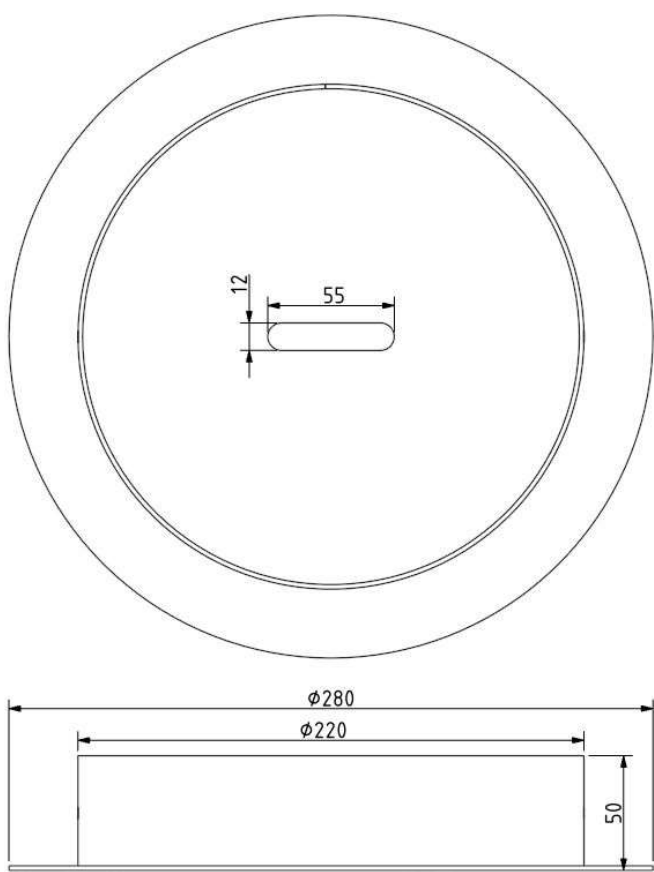

## CONSTRUCTION SPECIFICATION

**Weight:** 9 kg  
**Construction material:** glass, metal, leather  
**Cord length [mm]:** 2,200 mm  
**Mounting:** Ceiling  
**Environment:** Indoor

## DIMENSIONS [mm]

### INNER FIXTURE

Dimensions O x w [mm] 280 x 50 mm  
Weight [kg] 1.6 kg  
Material metal

### Drawing