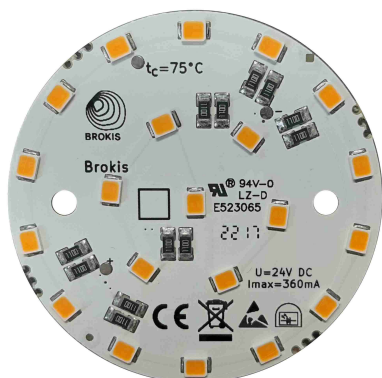

DATASHEET

Type: **PRISMA**
Name: Floor light
ID: PC1316
Designed by: Lucie Koldová

Download

Description

The dominant feature of the Prisma collection is an extravagant metal fixture with a distinctive finish. Classic handblown glass spheres are anchored to either one or both ends of a robust decagonal metal prism that lends the collection its name. The shape in combination with the striking surface reflect light at different and unexpected angles, like a prism. With a choice of three different elegant finishes – brushed steel, galvanized yellow zinc gloss, or galvanized yellow zinc matte – the light is a bold artistic object in the interior offering unique vertical, horizontal, and diagonal compositions with subtle colourful reflections. The collection consists of a horizontal pendent light with two dual glass spheres and a vertical pendent light with a single glass sphere, both of which hang from wire ropes. Another typological variant is an impressive floor light, a majestic light sculpture in the form of a robust upright decagon topped with a luminous glass sphere.

Tech. description

The light comprises a metal fixture with base, an LED module, triplex opal glass diffuser, and glass shade. The shade is fitted with a braided textile power cord.

Colours options: https://brokis.sharepoint.com/:b/s/brokis_sp/Ea6RLpoXXsZlqXikue9kZUUBtLo8XyP8isX3lvNpvWFZxg

CONSTRUCTION SPECIFICATION

Weight: 6.5 kg
Construction material: glass, metal
Cord length [mm]: 2,200 mm
Mounting: Floor
Environment: Indoor

DIMENSIONS [mm]

ELECTRICAL SPECIFICATION

Input voltage [V]: 100 - 240 V
Frequency [Hz]: 50-60 Hz
Max. power [W]: 6 W
Coverage IP: 20
Socket: LED module
Light source: -
Energy class: E

2022_10
PAGE 1

CM15124

Type	LED module
Lamp wattage [W]	6 W
Input voltage [V]	24 VDC
Energy class	E
Flux [lm]	683 lm
Light colour [K]	2700 K
CRI	90+
Dimmable	yes