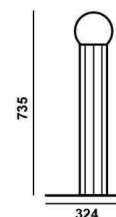

DATASHEET

Type: **PRISMA**
Name: Floor light
ID: PC1316
Designed by: Lucie Koldová

Download

Description

The dominant feature of the Prisma collection is an extravagant metal fixture with a distinctive finish. Classic handblown glass spheres are anchored to either one or both ends of a robust decagonal metal prism that lends the collection its name. The shape in combination with the striking surface reflect light at different and unexpected angles, like a prism. With a choice of three different elegant finishes – brushed steel, galvanized yellow zinc gloss, or galvanized yellow zinc matte – the light is a bold artistic object in the interior offering unique vertical, horizontal, and diagonal compositions with subtle colourful reflections. The collection consists of a horizontal pendent light with two dual glass spheres and a vertical pendent light with a single glass sphere, both of which hang from wire ropes. Another typological variant is an impressive floor light, a majestic light sculpture in the form of a robust upright decagon topped with a luminous glass sphere.

Tech. description

The light comprises a metal fixture with base, an LED module, triplex opal glass diffuser, and glass shade. The shade is fitted with a braided textile power cord.

Colours options: https://brokis.sharepoint.com/:b/s/brokis_sp/Ea6RLpoXXsZlqXikue9kZUUBtLo8XyP8isX3lvNpvWFZxg

CONSTRUCTION SPECIFICATION

Weight: 6.5 kg
Construction material: glass, metal
Cord length [mm]: 2,200 mm
Mounting: Floor
Environment: Indoor

DIMENSIONS [mm]

ELECTRICAL SPECIFICATION

Input voltage [V]: 100 - 240 V
Frequency [Hz]: 50-60 Hz
Max. power [W]: 6 W
Coverage IP: 20
Socket: LED module
Light source: -
Energy class: E