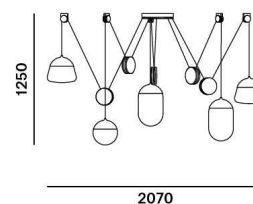

Tech. description

The light is hung from a central metal ceiling canopy, which houses the electronics and anchors the wire ropes integrated into the power cables leading to each light. The individual lights are hung from the ceiling by means of pulleys and balanced with counterweights. The system allows variable vertical positioning of each light independently. Each light comprises a power cable, metal cover, LED module, and a glass shade.

Colours options: https://brokis.sharepoint.com/:b:/s/brokis_sp/EVcqAsmZB3JHoM9mVHjHYLMBivM6dbSxJQjnJOKPgG4k

CONSTRUCTION SPECIFICATION

Weight:	50,6 kg
Construction material:	glass, metal
Cord length [mm]:	individual
Mounting:	Ceiling
Environment:	Indoor

DIMENSIONS [mm]

ELECTRICAL SPECIFICATION

Input voltage [V]:	110 - 240 V
Frequency [Hz]:	50-60 Hz
Max. power [W]:	62.5 W
Coverage IP:	20
Socket:	-
Light source:	LED module
Energy class:	A+

CERTIFICATIONS

DATASHEET