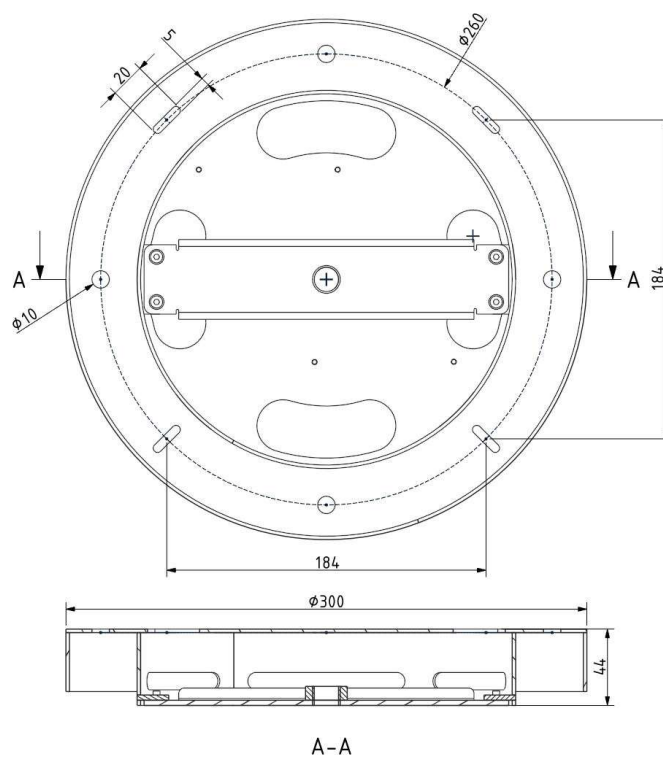

Tech. description

The light is hung from a central metal ceiling canopy, which houses the electronics and anchors the wire ropes integrated into the power cables leading to each light. The individual lights are hung from the ceiling by means of pulleys and balanced with counterweights. The system allows variable vertical positioning of each light independently. Each light comprises a power cable, metal cover, LED module, and a glass shade.

Colours options: https://brokis.sharepoint.com/:b:/s/brokis_sp/EVcqAsmZB3JHoM9mVHjHYLMBivM6dbSxJQjnJOKPgG4k

CONSTRUCTION SPECIFICATION

Weight:	50,6 kg
Construction material:	glass, metal
Cord length [mm]:	individual
Mounting:	Ceiling
Environment:	Indoor

DIMENSIONS [mm]

ELECTRICAL SPECIFICATION

Input voltage [V]:	110 - 240 V
Frequency [Hz]:	50-60 Hz
Max. power [W]:	62.5 W
Coverage IP:	20
Socket:	-
Light source:	LED module
Energy class:	A+

CERTIFICATIONS

DATASHEET

RECOMENDED CANOPY

Download

CEILING CANOPY

Dimensions O x w [mm]	300 x 49 mm
Weight [kg]	4,6
Material	metal

Drawing

Canopy bracket

BROKIS S.R.O.
ŠPANILOVA 1315/25
163 00 PRAHA 6 - ŘEPY
CZECH REPUBLIC

ORG ID 64940799
VAT ID CZ64940799
C 42174 MĚSTSKÝ SOUD
V PRAZE