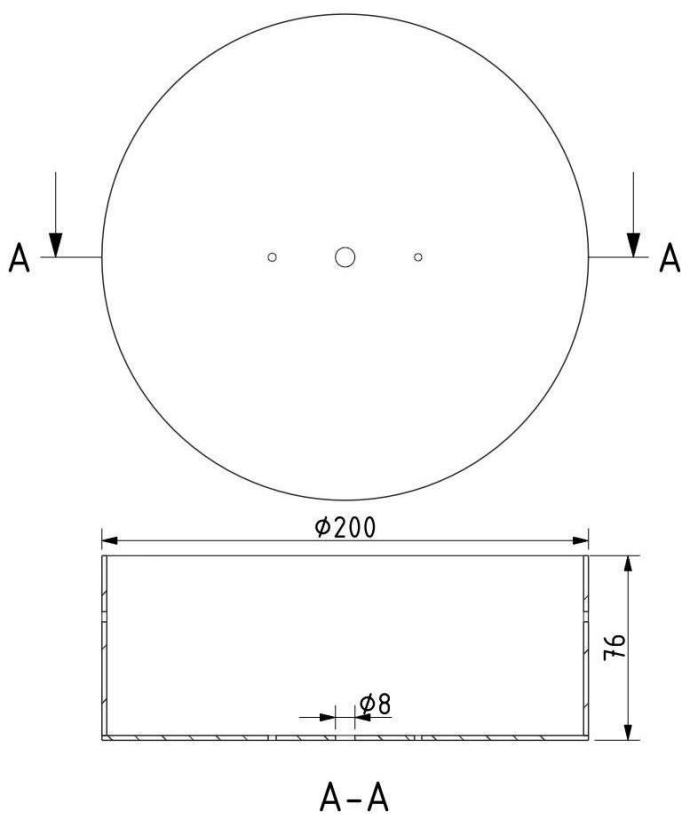

INNER FIXTURE

Dimensions O x w [mm] 200 x 76 mm
Weight [kg] 2,6 kg
Material metal

Drawing

Hole placement