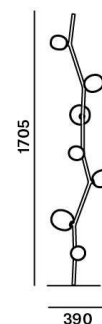

## Tech. description

The main structure of the light comprises a dural frame and glass shades fitted with G4 sockets. Stability is provided by a heavy base made of solid metal. The light is supplied with a power outlet adapter and special connector that plugs into the base.

## CONSTRUCTION SPECIFICATION

|                               |              |
|-------------------------------|--------------|
| <b>Weight:</b>                | 12 kg        |
| <b>Construction material:</b> | glass, metal |
| <b>Cord length [mm]:</b>      | 2,200 mm     |
| <b>Mounting:</b>              | Floor        |
| <b>Environment:</b>           | Indoor       |

## DIMENSIONS [mm]