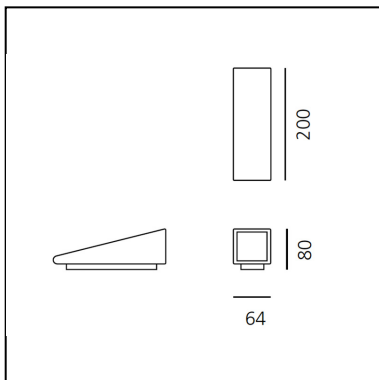

LUMINAIRE

- Watt: **11W**
- Voltage: **220V-240V**
- Delivered lumen output: **805lm**
- CCT: **3000K**
- Efficiency: **76%**
- Efficacy: **73.18lm/W**
- CRI: **90**

DESCRIPTION

Lamp installable both on the ground to provide side lighting for drives or spacious areas in gardens, and on walls, to create a wall washer effect. It is possible to install the device with the light pointed either downwards or upwards. Materials: die-cast painted aluminium lamp unit; satin finish diffuser made of satin finish methacrylate; die-cast aluminium wall attachment.

FEATURES

- Product Code: **T082820**
- Colour: **Anthracite gray**
- Installation: **FloorWall**
- Material: **Aluminum, metacrylate**
- Series: **Architectural Outdoor**
- Environment: **Outdoor**
- Area contract: **Outdoor, Residential**
- Emission: **Direct/indirect**
- design by: **Klaus Begasse**

DIMENSIONS

- Length: **200 mm**
- Width: **64 mm**
- Height: **80 mm**

SOURCES INCLUDED

- Category: **Led**
- Number: **1**
- Watt: **11W**
- Color temperature (K): **3000K**
- CRI: **80**