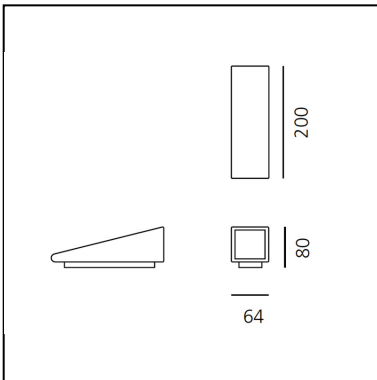

LUMINAIRE

- Watt: **11W**
- Voltage: **220V-240V**
- Delivered lumen output: **805lm**
- CCT: **3000K**
- Efficiency: **76%**
- Efficacy: **73.18lm/W**
- CRI: **90**

DESCRIPTION

Lamp installable both on the ground to provide side lighting for drives or spacious areas in gardens, and on walls, to create a wall washer effect. It is possible to install the device with the light pointed either downwards or upwards. Materials: die-cast painted aluminium lamp unit; satin finish diffuser made of satin finish methacrylate; die-cast aluminium wall attachment.

FEATURES

- Product Code: **T082800**
- Colour: **Gray/white**
- Installation: **FloorWall**
- Material: **Aluminum, metacrylate**
- Series: **Architectural Outdoor**
- Environment: **Outdoor**
- Area contract: **Outdoor, Residential**
- Emission: **Direct/indirect**
- design by: **Klaus Begasse**

DIMENSIONS

- Length: **200 mm**
- Width: **64 mm**
- Height: **80 mm**

SOURCES INCLUDED

- Category: **Led**
- Number: **1**
- Watt: **11W**
- Color temperature (K): **3000K**
- CRI: **80**