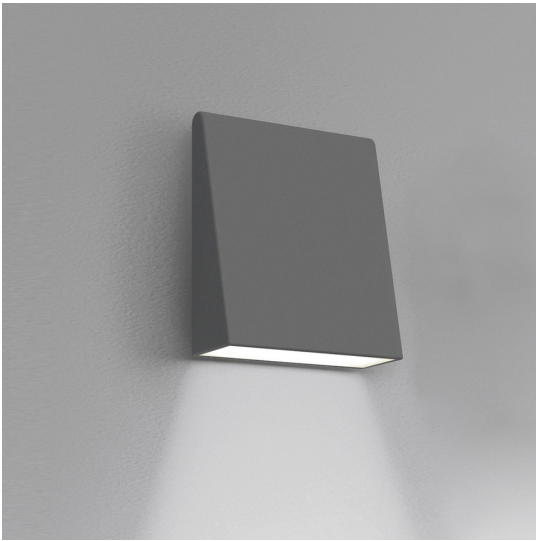

Cuneo Wall/Floor Anthracite gray

Klaus Begasse

IP65