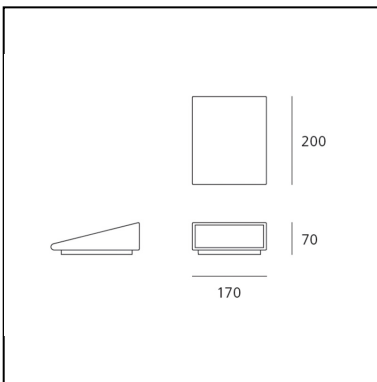

LUMINAIRE

- Watt: **15W**
- Voltage: **220V-240V**
- Delivered lumen output: **1022lm**
- CCT: **3000K**
- Efficiency: **64%**
- Efficacy: **68.11lm/W**
- CRI: **80**

DESCRIPTION

Lamp installable both on the ground to provide side lighting for drives or spacious areas in gardens, and on walls, to create a wall washer effect. It is possible to install the device with the light pointed either downwards or upwards.
Materials: die-cast painted aluminium lamp unit; satin finish diffuser made of satin finish methacrylate; die-cast aluminium wall attachment.

FEATURES

- Product Code: **T082710**
- Colour: **Rust**
- Installation: **FloorWall**
- Material: **Aluminum, metacrylate**
- Series: **Architectural Outdoor**
- Environment: **Outdoor**
- Area contract: **Outdoor, Residential**
- Emission: **Direct/indirect**
- design by: **Klaus Begasse**

DIMENSIONS

- Length: **200 mm**
- Width: **170 mm**
- Height: **70 mm**

SOURCES INCLUDED

- Category: **Led**
- Number: **1**
- Watt: **17W**
- Delivered lumen output: **668lm**
- Color temperature (K): **3000K**
- CRI: **75 typ.**