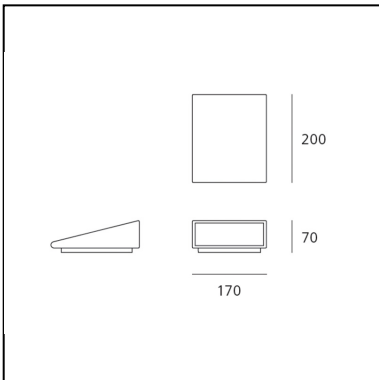

LUMINAIRE

- Watt: **15W**
- Voltage: **220V-240V**
- Delivered lumen output: **1022lm**
- CCT: **3000K**
- Efficiency: **64%**
- Efficacy: **68.11lm/W**
- CRI: **80**

DESCRIPTION

Lamp installable both on the ground to provide side lighting for drives or spacious areas in gardens, and on walls, to create a wall washer effect. It is possible to install the device with the light pointed either downwards or upwards. Materials: die-cast painted aluminium lamp unit; satin finish diffuser made of satin finish methacrylate; die-cast aluminium wall attachment.

FEATURES

- Product Code: **T082700**
- Colour: **Gray/white**
- Installation: **FloorWall**
- Material: **Aluminum, metacrylate**
- Series: **Architectural Outdoor**
- Environment: **Outdoor**
- Area contract: **Outdoor, Residential**
- Emission: **Direct/indirect**
- design by: **Klaus Begasse**

DIMENSIONS

- Length: **200 mm**
- Width: **170 mm**
- Height: **70 mm**

SOURCES INCLUDED

- Category: **Led**
- Number: **1**
- Watt: **17W**
- Delivered lumen output: **668lm**
- Color temperature (K): **3000K**
- CRI: **75 typ.**