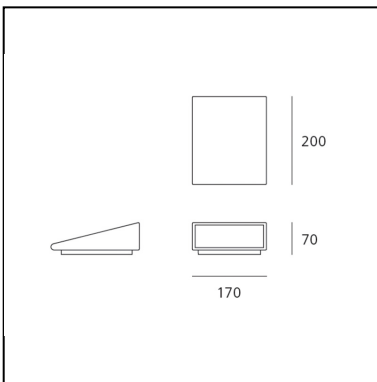

LUMINAIRE

- Watt: **15W**
- Voltage: **220V-240V**
- Delivered lumen output: **1022lm**
- CCT: **3000K**
- Efficiency: **64%**
- Efficacy: **68.11lm/W**
- CRI: **80**

DESCRIPTION

Lamp installable both on the ground to provide side lighting for drives or spacious areas in gardens, and on walls, to create a wall washer effect. It is possible to install the device with the light pointed either downwards or upwards. Materials: die-cast painted aluminium lamp unit; satin finish diffuser made of satin finish methacrylate; die-cast aluminium wall attachment.

FEATURES

- Product Code: **T082720**
- Colour: **Anthracite gray**
- Installation: **FloorWall**
- Material: **Aluminum, metacrylate**
- Series: **Architectural Outdoor**
- Environment: **Outdoor**
- Area contract: **Outdoor, Residential**
- Emission: **Direct/indirect**
- design by: **Klaus Begasse**

DIMENSIONS

- Length: **200 mm**
- Width: **170 mm**
- Height: **70 mm**

SOURCES INCLUDED

- Category: **Led**
- Number: **1**
- Watt: **17W**
- Delivered lumen output: **668lm**
- Color temperature (K): **3000K**
- CRI: **75 typ.**