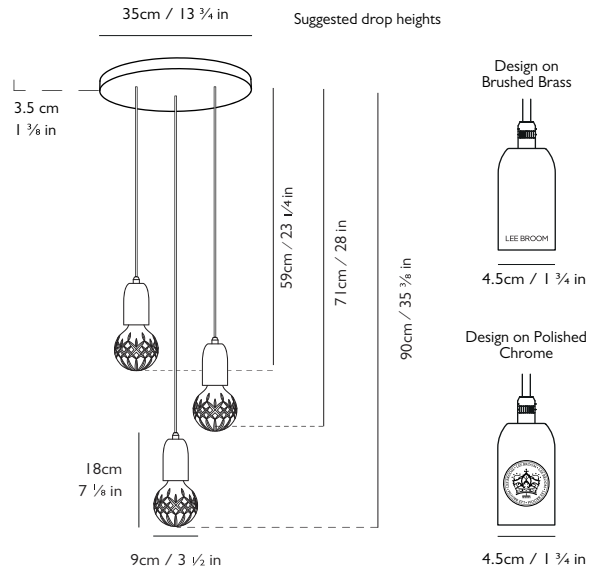

LEE BROOM

CRYSTAL BULB CHANDELIER 3 PIECE

PRODUCT DETAILS

Name

Crystal Bulb Chandelier 3 Piece

Product Code	110-130v	220-240v
Clear Crystal Bulb Brushed Brass	● CB0151	CB0051
Frosted Crystal Bulb Brushed Brass	● CB0152	CB0052
Clear Crystal Bulb Polished Chrome	● CB0147	CB0047
Frosted Crystal Bulb Polished Chrome	● CB0148	CB0048

Materials

Clear or frosted lead crystal, steel

Illumination 110-130v

6w, 2700k, 200 lumen, do not use with halogen lamps; LED only
Bulb: E26, 2w LED, 100 lumen, 10k hrs (3x supplied), CRI 80

Illumination 220-240v

Year of Design

2013

Dimensions

3 x H 18cm x Dia 9cm / H 7 1/8 in x Dia 3 1/2 in

Suspension

Length: 3 x 300cm / 118 1/8 in
Adjustable cord
Fabric outer in matching finish

Ceiling Plate / Canopy

H 3.5cm x Dia 35cm / H 1 3/8 in x Dia 13 3/4 in
Round steel in satin white finish

Year of Design

2013

Dimensions

5 x H 18cm x Dia 9cm / H 7 1/8 in x Dia 3 1/2 in

Suspension

Length: 5 x 300cm / 118 1/8 in
Adjustable cord
Fabric outer in matching finish

Ceiling Plate / Canopy

H 3.5cm x Dia 45cm / H 1 3/8 in x Dia 17 3/4 in
Round Steel in satin white finish