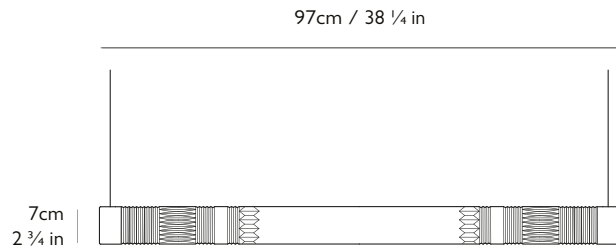

LEE BROOM

CRYSTAL TUBE

PLEASE NOTE

Please allow for 25.4cm x 7.6cm x 7.6cm (10 in x 3 in x 3 in) in ceiling cavity to fit LED driver.

PRODUCT DETAILS

Name

Crystal Tube

Finish & Product Code		110-130V	220-240V
Brushed Brass	●	CRY0110	CRY0010
Polished Chrome	●	CRY0121	CRY0021

Materials

Crystal, steel

Illumination 110-130V

13.9W, 2700k, 800 lumen. 24VDC, CRI 85

Supplied with separate LED driver with 110-130V input

Illumination 220-240V

13.9W, 2700k, 800 lumen. 24VDC, CRI 85

Supplied with separate LED driver with 220-240V input

H 7cm x L 97cm / H 2 3/4 in x 38 1/4 in

Suspension

Length: 300cm / 118 1/8 in

Transparent casing

Ceiling Plate / Canopy

2 x H 3cm x Dia 12cm / H 1 1/8 in x Dia 4 3/4 in

Adjustable Cord

Round steel in matching finish