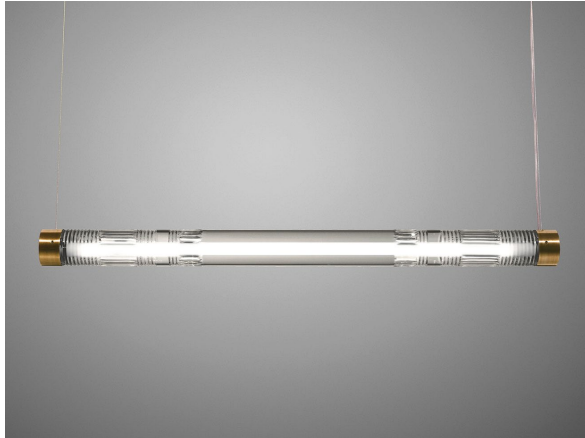

LEE BROOM

CRYSTAL TUBE

PLEASE NOTE

Please allow for 25.4cm x 7.6cm x 7.6cm (10 in x 3 in x 3 in) in ceiling cavity to fit LED driver.

PRODUCT DETAILS

Name

Crystal Tube

Finish & Product Code		110-130V	220-240V
Brushed Brass	●	CRY0110	CRY0010
Polished Chrome	●	CRY0121	CRY0021

Materials

Crystal, steel

Illumination 110-130V

13.9W, 2700k, 800 lumen. 24VDC, CRI 85

Supplied with separate LED driver with 110-130V input

Illumination 220-240V

13.9W, 2700k, 800 lumen. 24VDC, CRI 85

Supplied with separate LED driver with 220-240V input

Dimming

Dimmable. Mains voltage. TRIAC / Leading edge

Certification

UL, cUL (110-130V)

CE, CB (220-240V)

Year of Design

2015

Dimensions

H 7cm x L 97cm / H 2 3/4 in x 38 1/4 in

Suspension

Length: 300cm / 118 1/8 in

Transparent casing

Ceiling Plate / Canopy

2 x H 3cm x Dia 12cm / H 1 1/8 in x Dia 4 3/4 in

Adjustable Cord

Round steel in matching finish