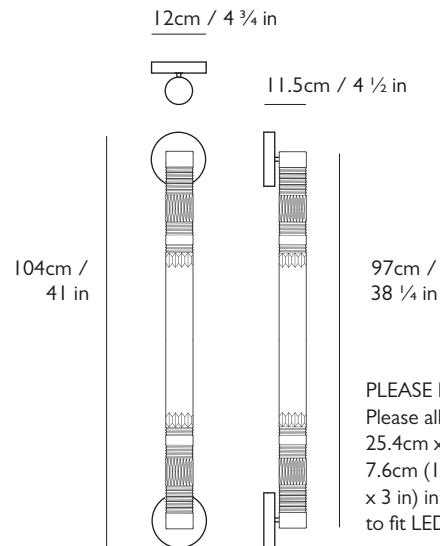

LEE BROOM

CRYSTAL TUBE WALL LIGHT

PRODUCT DETAILS

Name

Crystal Tube Wall Light

Finish & Product Code	110-130V	220-240V
Brushed Brass ●	CRY0120	CRY0020
Polished Chrome ●	CRY0122	CRY0022

Materials

Crystal, steel

Dimming

Dimmable. Mains voltage. TRIAC / Leading edge

Certification

UL, cUL (110-130V)
CE, CB (220-240V)

Year of Design

2017

Dimensions

Overall:

W 12cm x H 104cm x D 11.5cm / W 4 3/4 in x H 41 in x D 4 1/2 in

Tube Dimensions:

Dia. 7cm x 97cm / Dia. 2 3/4 in x H 38 1/4 in

Wall Plate / Canopy

2 x H 3cm x Dia 12cm / H 1 1/8 in x Dia 4 3/4 in

Round steel in matching finish