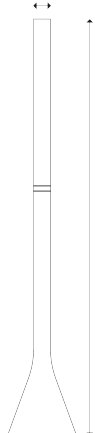

Croma,
Design by Luca Nichetto

Model Croma

Taking its name from the Italian word for a 'quaver' or 'eighth', the floor lamp Croma reflects the dynamism of the musical note in its slender frame. In contrast to the classic floor lamp, which typically opens out at the top, Luca Nichetto turned the frame on its head to create a revolutionary product. Immediate in its function, elegant in the four available finishes, Croma's powerful light output and dim-to-warm function make it suitable for a variety of environments.

Croma

Ø 7.6 cm
Ø 2.99"

186 cm
73.22"

110 cm
43.3"

Ø 30 cm
Ø 11.81"

Ø 30 cm
Ø 11.81"

Light source

LED
Dim-to-warm
from 2200 K
to 3200 K
42 W / 5600 lm
220-240 V
CRI 90
MacAdam 3-Step

Dim-to-warm
20% ? 2200 K – 1400 lm
40% ? 2600 K – 2400 lm
60% ? 2850 K – 3550 lm
80% ? 3000 K – 4600 lm
100% ? 3200 K – 5600 lm

LED included

Structure: Metal

	Code
Matte White – 9010	17270 1000
Matte Black – 9005	17270 2000
Bronze	17270 3400
Green	17270 7000