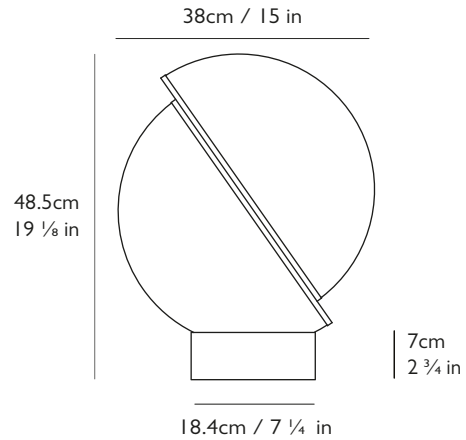

LEE BROOM

CRESCENT

PRODUCT DETAILS

Name

Crescent Table Lamp

Finish & Product Code	110-130V	220-240V
Crescent Table Lamp	CRE0120	UK CRE0020 EU CRE0021

Materials

Opal acrylic, brushed brass, steel

Illumination 110-130V

11W, 2700 K

Bulb: E26, 11W LED, 1100 lumen, 10,000 hrs (1x supplied), CRI 82

Illumination 220-240V

8.5W, 2700 K

Bulb: E27, 8.5W LED, 810 lumen, 10,000 hrs (1x supplied), CRI 80

Dimming

Dimmable. Mains voltage. TRIAC / Leading edge

Certification

UL, cUL (110-130v)
CE, UKCA, CB (220-240v)

Year of Design

2015

Dimensions

H 48.5cm x Dia 38cm / H 19 1/8 in x Dia 15 in

Cord

Length: 200cm / 78 3/4 in

with in-line switch

Gold fabric outer

Base

H 7cm x Dia 18.4cm / H 2 3/4 in x Dia 7 1/4 in

Round steel in brushed brass finish

Weight

Product (net) 3.2kg / 7.05 lb / Boxed (gross) 5.15kg / 11.3 lb