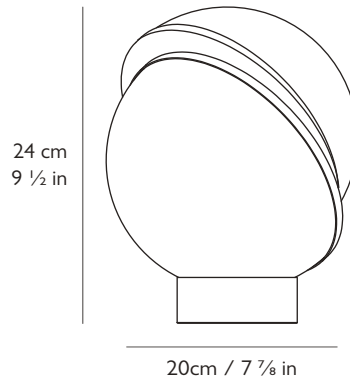

LEE BROOM

MINI CRESCENT TABLE LAMP

PRODUCT DETAILS

Name

Mini Crescent Table Lamp

| Finish & Product Code | 110-130v | 220-240v |
|--------------------------|----------|--------------------------|
| Mini Crescent Table Lamp | CRE0150 | UK CRE0050 EU CRE0051 |

Dimming

Dimmable. Mains voltage. TRIAC / Leading edge

Certification

UL, cUL (110-130v)
CE, CB (220-240v)

Year of Design

2016

Dimensions

H 24cm x Dia 20cm / H 9 1/2 in x Dia 7 7/8 in

Cord

Length: 200cm / 78 3/4 in
Gold fabric outer

Base

H 3.5cm x Dia 10cm / H 1 1/8 in x Dia 3 7/8 in
Round steel in brushed brass finish

Weight

Product (net) 0.95kg / 2 lb / Boxed (gross) 1.65kg / 3.6 lb

For more information please contact:

Cord

Length: 200cm / 78 3/4 in

with in-line switch

Gold fabric outer

Base

H 7cm x Dia 18.4cm / H 2 3/4 in x Dia 7 1/4 in

Round steel in brushed brass finish

Weight