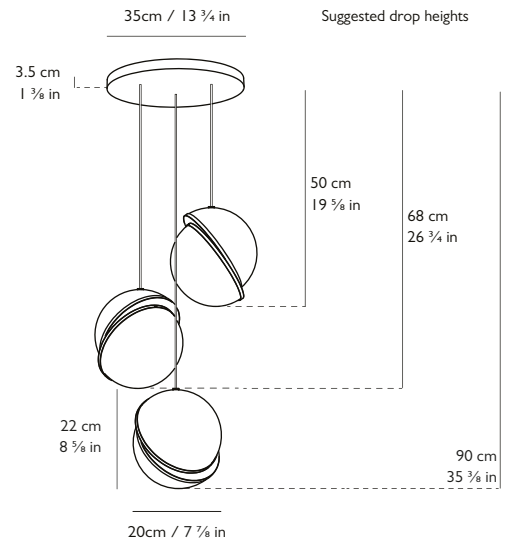

LEE BROOM

MINI CRESCENT CHANDELIER 3 PIECE

PRODUCT DETAILS

Name

Mini Crescent Chandelier 3 Piece

Finish & Product Code	110-130v	220-240v
Mini Crescent Chandelier 3 Piece	CRE0160	CRE0060

Materials

Opal acrylic, brushed brass, steel

3 x H 22cm x Dia 20cm / H 8 5/8 in x Dia 7 7/8 in

Suspension

Length: 3 x 300cm / 118 1/8 in

Adjustable cord

Gold fabric outer

Ceiling Plate / Canopy

H 3.5cm x Dia 35cm / H 1 3/8 in x Dia 13 3/4 in

Round steel in brushed brass finish

5 x H 22cm x Dia 20cm / H 8 5/8 in x Dia 7 7/8 in

Suspension

Length: 5 x 300cm / 118 1/8 in

Adjustable cord

Gold fabric outer

Ceiling Plate / Canopy

H 3.5cm x Dia 45cm / H 1 3/8 in x Dia 17 3/4 in

Round steel in brushed brass finish