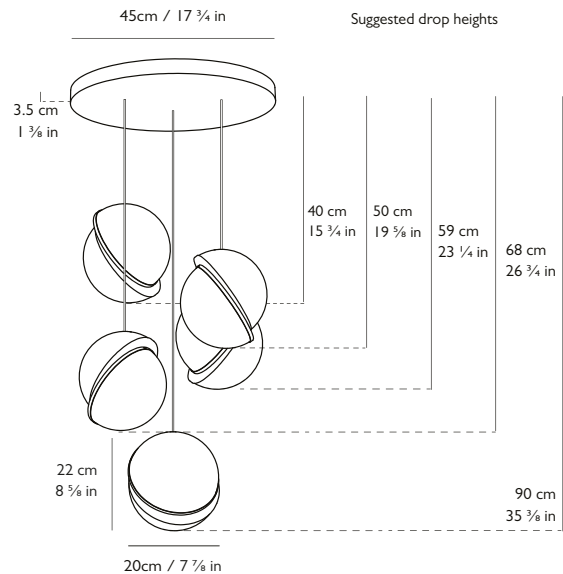

3 x H 22cm x Dia 20cm / H 8 5/8 in x Dia 7 7/8 in

Suspension

Length: 3 x 300cm / 118 1/8 in

Adjustable cord

Gold fabric outer

Ceiling Plate / Canopy

H 3.5cm x Dia 35cm / H 1 3/8 in x Dia 13 3/4 in

Round steel in brushed brass finish

Weight

Product (net) 4.75kg / 10.4 lb / Boxed (gross) 4.95kg / 10.9 lb

For more information please contact:

US & Canada Inquiries: +1 212 804 8477 - sales@leebroom.com

UK & Global Inquiries: +44 207 820 0742 - 95 Rivington Street, London, EC2A 3AY - info@leebroom.com

www.leebroom.com

I218rev07

LEE BROOM

MINI CRESCENT CHANDELIER 5 PIECE

PRODUCT DETAILS

Name

Mini Crescent Chandelier 5 Piece

Finish & Product Code	110-130v	220-240v
Mini Crescent Chandelier 5 Piece	CRE0180	CRE0080

5 x H 22cm x Dia 20cm / H 8 5/8 in x Dia 7 7/8 in

Suspension

Length: 5 x 300cm / 118 1/8 in

Adjustable cord

Gold fabric outer

Ceiling Plate / Canopy

H 3.5cm x Dia 45cm / H 1 3/8 in x Dia 17 3/4 in

Round steel in brushed brass finish