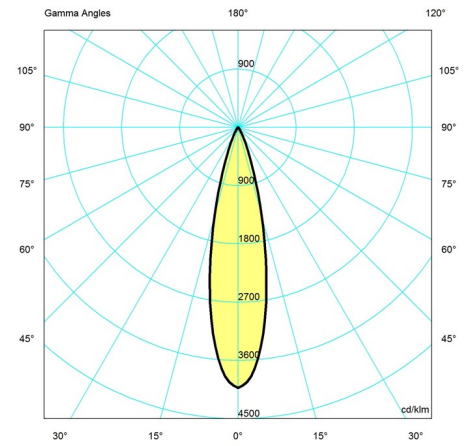

Light source

1x25W 1x25W E27

Product variants

Dimension	Colour	Light source
Ø 150	 Copper top	1x25W 1x25W E27
Ø 220	 Grey top	1x40W 1x40W E27
Ø 380	 Red top	1x60W E27
	 Yellow top	

Design

Clara von Zweigbergk

Weight

Min: 0.563 kg Max: 3.894 kg

Dimensions

Ø 150, Ø 220, Ø 380

Finish

Copper top, Grey top, Red top, Yellow top

Light distribution diagrams

Cartesian

Isolux

Polar

Cartesian

Isolux

Polar

Spare parts & accessories

Product

- Canopy White 2-part tophat ©
- Cirque Ø380 E27 suspension
- Cirque Ø220 E27 suspension
- Cirque Ø150 E27 suspension