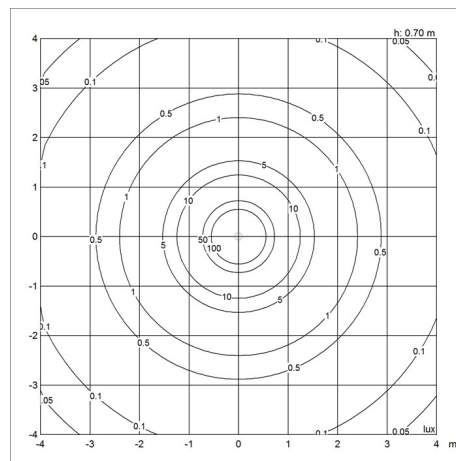

Design

Clara von Zweigbergk

Weight

Min: 0.563 kg Max: 3.894 kg

Dimensions

Ø 150, Ø 220, Ø 380

Finish

Copper top, Grey top, Red top, Yellow top

Light distribution diagrams

Cartesian

Isolux

Polar