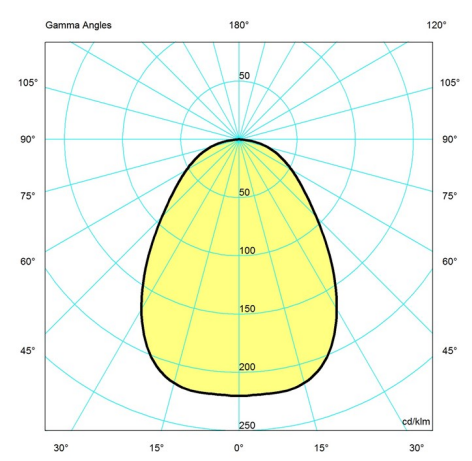

Design

Clara von Zweigbergk

Weight

Min: 0.563 kg Max: 3.894 kg

Dimensions

Ø 150, Ø 220, Ø 380

Finish

Copper top, Grey top, Red top, Yellow top

Light distribution diagrams

Cartesian

Isolux

Polar