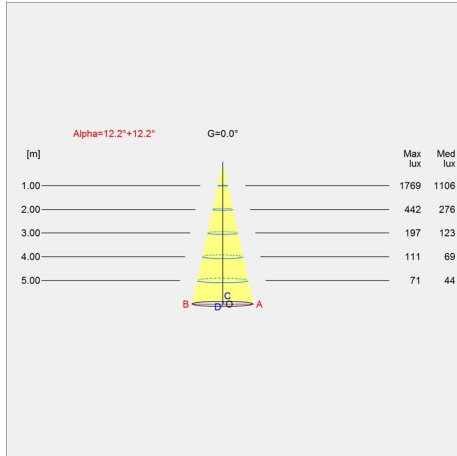

Light source

1x25W 1x25W E27

Product variants

Dimension	Colour	Light source
Ø 150	 Copper top	1x25W 1x25W E27
Ø 220	 Grey top	1x40W 1x40W E27
Ø 380	 Red top	1x60W E27
	 Yellow top	

Design

Clara von Zweigbergk

Weight

Min: 0.563 kg Max: 3.894 kg

Dimensions

Ø 150, Ø 220, Ø 380

Finish

Copper top, Grey top, Red top, Yellow top

Light distribution diagrams

Cartesian

Isolux

Polar

Cartesian

Isolux

Polar

Spare parts & accessories

Product

- Canopy White 2-part tophat ©
- Cirque Ø380 E27 suspension
- Cirque Ø220 E27 suspension
- Cirque Ø150 E27 suspension