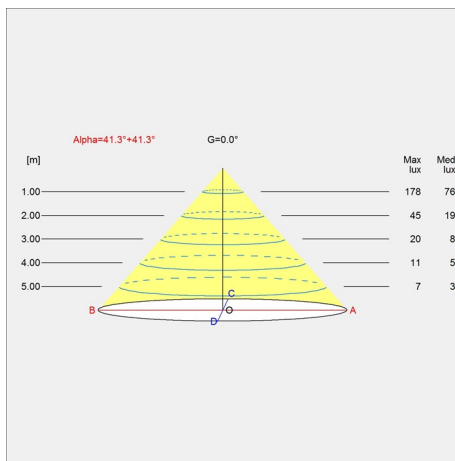

Light source

1x25W 1x25W E27

Product variants

Dimension	Colour	Light source
Ø 150	 Copper top	1x25W 1x25W E27
Ø 220	 Grey top	1x40W 1x40W E27
Ø 380	 Red top	1x60W E27
	 Yellow top	

Design

Clara von Zweigbergk

Weight

Min: 0.563 kg Max: 3.894 kg

Dimensions

Ø 150, Ø 220, Ø 380

Finish

Copper top, Grey top, Red top, Yellow top

Light distribution diagrams

Cartesian