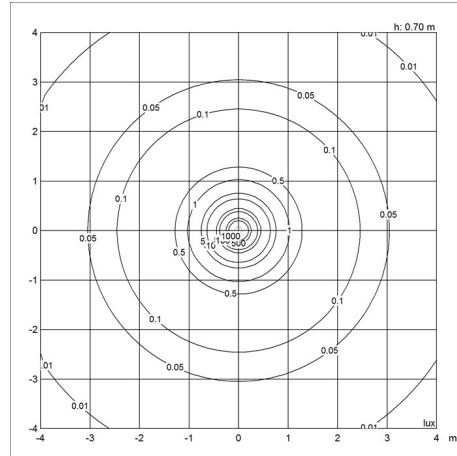

Light source

1x25W 1x25W E27

Product variants

Dimension	Colour	Light source
Ø 150	 Copper top	1x25W 1x25W E27
Ø 220	 Grey top	1x40W 1x40W E27
Ø 380	 Red top	1x60W E27
	 Yellow top	

Design

Clara von Zweigbergk

Weight

Min: 0.563 kg Max: 3.894 kg

Dimensions

Ø 150, Ø 220, Ø 380

Finish

Copper top, Grey top, Red top, Yellow top

Light distribution diagrams

Cartesian

Isolux

Polar

Cartesian

Isolux

Polar

Spare parts & accessories

Product

- Canopy White 2-part tophat ©
- Cirque Ø380 E27 suspension
- Cirque Ø220 E27 suspension
- Cirque Ø150 E27 suspension