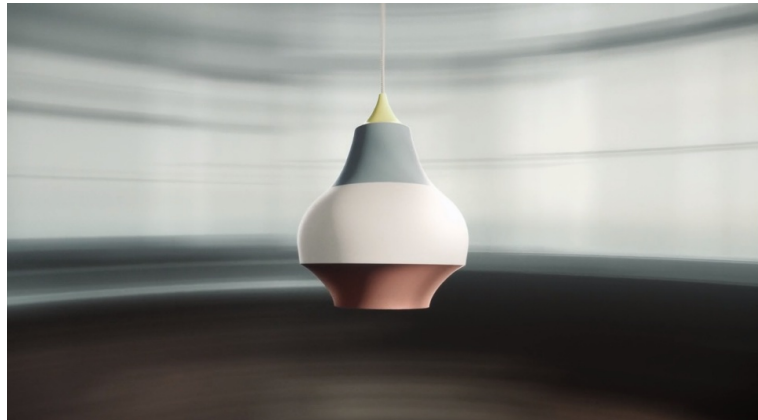

CIRQUE

The fixture provides a downward glare-free soft light by means of the white lacquered inner reflector.

Clara von Zweigbergk

Clara von Zweigbergk was born in Stockholm and studied graphic design and illustration at Beckmans School of Design in Stockholm and the Art Center College of Design in Pasadena, USA.

Carl Hansen & Son Showroom

Product info

Mounting

Suspension type: Cable 2x0,75mm². Canopy: Yes. Length: 3m.

Finish

Grey top, Copper top, Red top, Yellow top, wet painted.

Materials

Shade: Drawn aluminium.