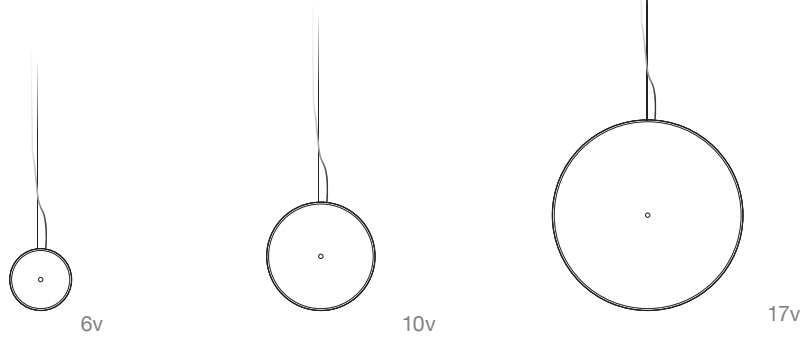

Chrona

Vertical Pendant

Color

Brass
 6v | GP-284
 10v | GP-285
 17v | GP-286

	North America	Europe
Lamping	6v 7W LED, 110-277V, 0-10V dimming 10v 12W LED, 110-277V, 0-10V dimming 17v 22W LED, 110-277V, 0-10V dimming	6v 7W LED, 220-240V 10v 12W LED, 220-240V 17v 22W LED, 220-240V
Color temperature	2700K	2700K
Lumen output	150lm 300lm 500lm	150lm 300lm 500lm
Driver Type	N/A	
Color Rendering Index	N/A	
Cord	Black, 9.5ft	Black fabric, 3m
Canopy	Black powder coated, Ø 5.1, H 1.6 (in)	Black powder coated, Ø 13, H 4 (cm)
Material	Brass Acrylic diffuser	Brass Acrylic diffuser
Size	Ø 6, D 2 (in) Ø 10, D 2 (in) Ø 17, D 3 (in)	Ø 14, D 5 (cm) Ø 24, D 6 (cm) Ø 42, D 7 (cm)
Weight	1.9lbs 3.5lb 7.8lbs	0,5kg 1,6kg 3,6kg
Fire retardant	Yes	Yes
Country of origin	United States/The Netherlands	The Netherlands
Certification		

Custom cords and canopies are available. Contact our offices for more information.

chrona[®]

Vertical Pendant

SPECIFICATION CODE

Example: QTY 2 CHRONA - GP-284

CHRONA - **GP** -

Qty. ① ②

For each number, make one selection and enter into the corresponding box above. *Indicates modification with additional lead time and/or costs

① MATERIAL

8

8 - Brass

② Diameter

- | | |
|----------------------------|-----|
| <input type="checkbox"/> 4 | 6v |
| <input type="checkbox"/> 5 | 10v |
| <input type="checkbox"/> 6 | 17v |