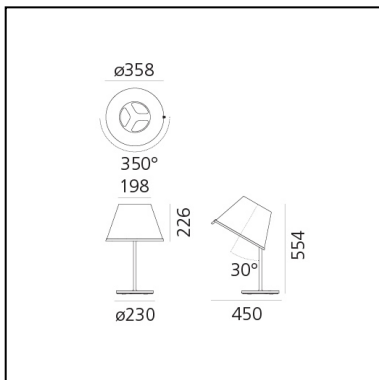

LUMINAIRE

- Watt: **57W**
- Voltage: **220V-240V**
- Delivered lumen output: **1291lm**

Notes

The diffuser tilts 30° and rotates 350° on its axis.

DESCRIPTION

The diffuser, which characterises this lamp family with its materials and texture, can be tilted by 30° and rotated on its own axis to direct the light for reading.

FEATURES

- Product Code: **1128110A**
- Colour: **White/Chrome**
- Installation: **Table**
- Material: **Steel, zamac, polycarbonate, parchment paper**
- Series: **Design Collection**
- Environment: **Indoor**
- Area contract: **Hospitality**
- Emission: **Direct Spot**
- design by: **Matteo Thun & Partners**

DIMENSIONS

- Height: **554 mm**
- Diameter: **358 mm**
- Base Diameter: **230 mm**
- Max Extension Length: **450 mm**
- Inclination: **300 mm**
- Rotation: **3500 mm°**
- Impact Resistance: **N/D**
- Glow Wire Test: **750°**

SOURCES NOT INCLUDED

- Category: **LED RETROFIT**
- Number: **1**
- Watt: **8W**
- Socket: **E27**