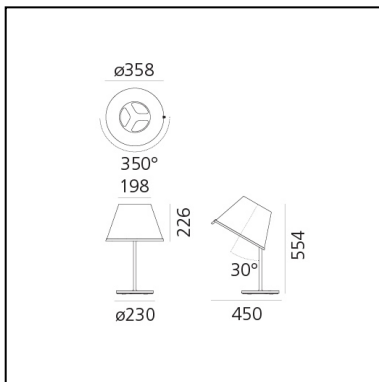

LUMINAIRE

- Watt: **57W**
- Voltage: **220V-240V**
- Delivered lumen output: **1291lm**

Notes

The diffuser tilts 30° and rotates 350° on its axis.

DESCRIPTION

The diffuser, which characterises this lamp family with its materials and texture, can be tilted by 30° and rotated on its own axis to direct the light for reading.

FEATURES

- Product Code: **1128120A**
- Colour: **Parchment/Chrome**
- Installation: **Table**
- Material: **Metal, zamac, polycarbonate, parchment paper**
- Series: **Design Collection**
- Environment: **Indoor**
- Area contract: **Hospitality**
- Emission: **Direct Spot**
- design by: **Matteo Thun & Partners**

DIMENSIONS

- Height: **554 mm**
- Diameter: **358 mm**
- Base Diameter: **230 mm**
- Max Extension Length: **450 mm**
- Inclination: **300 mm**
- Rotation: **3500 mm°**
- Impact Resistance: **N/D**
- Glow Wire Test: **750°**

SOURCES NOT INCLUDED

- Category: **LED RETROFIT**
- Number: **1**
- Watt: **8W**
- Socket: **E27**