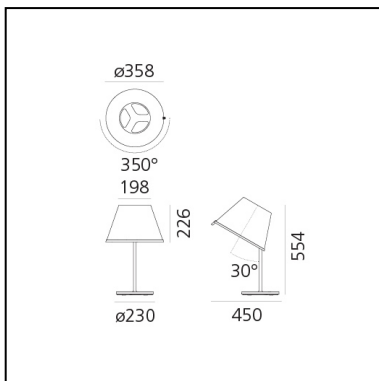

LUMINAIRE

- Watt: **13W**
- Voltage: **220V-240V**
- Delivered lumen output: **1291lm**
- Efficiency: **85%**
- Efficacy: **99.33lm/W**
- CRI: **80**

Notes

The diffuser tilts 30° and rotates 350° on its axis.

DESCRIPTION

The diffuser, which characterises this lamp family with its materials and texture, can be tilted by 30° and rotated on its own axis to direct the light for reading.

FEATURES

- Product Code: **1128020A**
- Colour: **Parchment/Gray anthracite**
- Installation: **Table**
- Material: **Metal, zamac, polycarbonate, parchment paper**
- Series: **Design Collection**
- Environment: **Indoor**
- Area contract: **Hospitality**
- Emission: **Direct Spot**
- design by: **Matteo Thun & Partners**

DIMENSIONS

- Height: **554 mm**
- Diameter: **358 mm**
- Base Diameter: **230 mm**
- Max Extension Length: **450 mm**
- Inclination: **300 mm**
- Rotation: **3500 mm°**
- Impact Resistance: **N/D**
- Glow Wire Test: **750°**

SOURCES NOT INCLUDED

- Category: **LED RETROFIT**
- Number: **1**
- Watt: **8W**
- Socket: **E27**