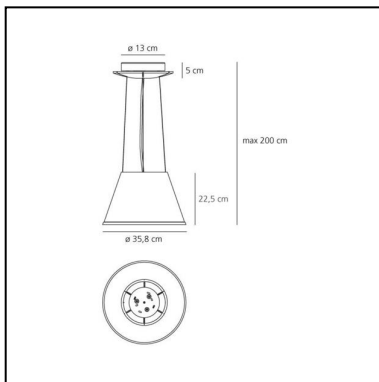

LUMINAIRE

- Watt: **13W**
- Voltage: **220V-240V**
- Delivered lumen output: **1291lm**
- Efficiency: **85%**
- Efficacy: **99.33lm/W**
- CRI: **80**

DESCRIPTION

The diffuser, which characterises this lamp family with its materials and texture, can be tilted by 30° and rotated on its own axis to direct the light for reading.

FEATURES

- Product Code: **1123020A**
- Colour: **Transparent + Natural**
- Installation: **Suspension**
- Material: **Parchment paper, polycarbonate**
- Series: **Design Collection**
- Environment: **Indoor**
- Area contract: **Hospitality**
- Emission: **Direct Spot**
- design by: **Matteo Thun & Partners**

DIMENSIONS

- Height: **225 mm**
- Diameter: **358 mm**
- Base Diameter: **130 mm**
- Max Height from ceiling: **2000 mm**
- Glow Wire Test: **750°**

SOURCES NOT INCLUDED

- Category: **LED RETROFIT**
- Number: **1**
- Watt: **15W**
- Delivered lumen output: **1150lm**
- Socket: **E27**