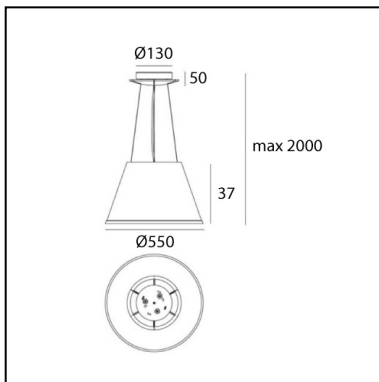

LUMINAIRE

- Watt: **39W**
- Voltage: **220V-240V**
- Delivered lumen output: **3766lm**

DESCRIPTION

The diffuser, which characterises this lamp family with its materials and texture, can be tilted by 30° and rotated on its own axis to direct the light for reading in Choose Floor, while it remains fixed in the Mega version.

FEATURES

- Product Code: **1124110A**
- Colour: **White**
- Installation: **Suspension**
- Material: **Parchment Paper, polycarbonate**
- Series: **Design Collection**
- Environment: **Indoor**
- Area contract: **Hospitality**
- Emission: **Diffused And Direct**
- design by: **Matteo Thun & Partners**

DIMENSIONS

- Height: **370 mm**
- Diameter: **550 mm**
- Base Diameter: **130 mm**
- Max Height from ceiling: **2000 mm**
- Glow Wire Test: **750°**

SOURCES NOT INCLUDED

- Category: **LED RETROFIT**
- Number: **3**
- Watt: **15W**
- Socket: **E27**