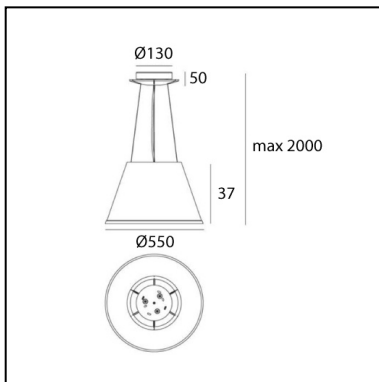

DESCRIPTION

The diffuser, which characterises this lamp family with its materials and texture, can be tilted by 30° and rotated on its own axis to direct the light for reading in Choose Floor, while it remains fixed in the Mega version.

IP20 Dimmerable: + -