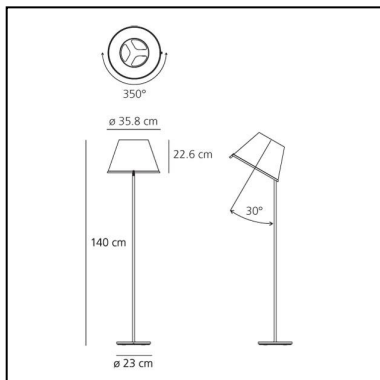

SOURCES NOT INCLUDED

- Category: **LED RETROFIT**
- Number: **2**
- Watt: **8W**
- Socket: **E27**

LUMINAIRE

- Watt: **26W**
- Voltage: **220V-240V**
- Delivered lumen output: **2583lm**