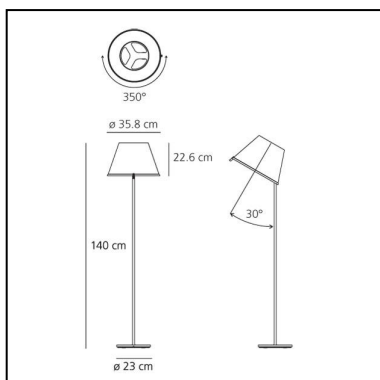

LUMINAIRE

- Watt: **26W**
- Voltage: **220V-240V**
- Delivered lumen output: **2583lm**
- Efficiency: **85%**
- Efficacy: **99.33lm/W**
- CRI: **80**

DESCRIPTION

The diffuser, which characterises this lamp family with its materials and texture, can be tilted by 30° and rotated on its own axis to direct the light for reading.

FEATURES

- Product Code: **1136020A**
- Colour: **Parchment/Gray anthracite**
- Installation: **Floor**
- Material: **Polycarbonate, parchment paper, steel, zamak**
- Series: **Design Collection**
- Environment: **Indoor**
- Area contract: **Hospitality**
- Emission: **Direct Spot**
- design by: **Matteo Thun & Partners**

DIMENSIONS

- Height: **1400 mm**
- Diameter: **358 mm**
- Base Diameter: **230 mm**
- Glow Wire Test: **750°**

SOURCES NOT INCLUDED

- Category: **LED RETROFIT**
- Number: **2**
- Watt: **8W**
- Socket: **E27**