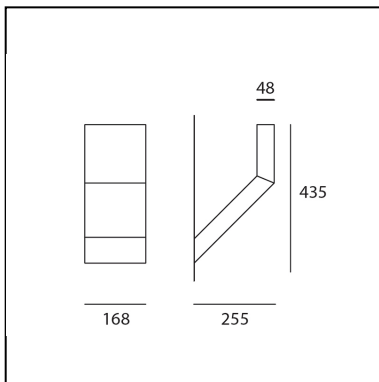

DIMENSIONS

- Length: **255 mm**
- Width: **167 mm**
- Height: **435 mm**

SOURCES INCLUDED

- Category: **Led**
- Number: **1**
- Watt: **16W**
- Color temperature (K): **3000K**
- Color Tolerance: **MacAdam 2SDCM**
- Service Life: **L70 (6K) 50000h**

Chilone Wall Gray/white

Ernesto Gismondi

LUMINAIRE

- Watt: **14W**
- Voltage: **220V-240V**
- Delivered lumen output: **865lm**
- CCT: **3000K**
- Efficiency: **66%**
- Efficacy: **61.81lm/W**
- CRI: **80**