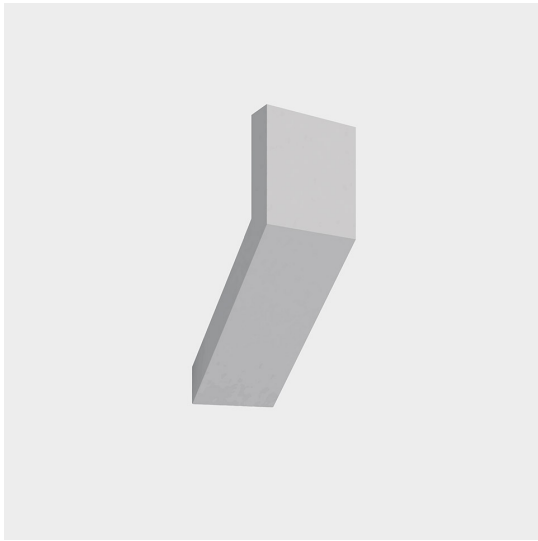

Chilone Wall Gray/white

Ernesto Gismondi

LUMINAIRE

- Watt: **14W**
- Voltage: **220V-240V**
- Delivered lumen output: **865lm**
- CCT: **3000K**
- Efficiency: **66%**
- Efficacy: **61.81lm/W**
- CRI: **80**

Notes

LED included.

DESCRIPTION

Floor and wall matching outdoor luminaires. It is possible to install the device with the light pointed either downwards or upwards. Floor version is available in three heights and in Up model.

FEATURES

- Product Code: **T082400**
- Colour: **Gray/white**
- Installation: **Wall**
- Material: **Aluminum, polycarbonate**
- Series: **Architectural Outdoor**
- Environment: **Outdoor**
- Area contract: **null**
- Emission: **Direct**
- design by: **Ernesto Gismondi**

DIMENSIONS

- Length: **255 mm**
- Width: **167 mm**
- Height: **435 mm**

SOURCES INCLUDED

- Category: **Led**
- Number: **1**
- Watt: **16W**
- Color temperature (K): **3000K**
- Color Tolerance: **MacAdam 2SDCM**
- Service Life: **L70 (6K) 50000h**