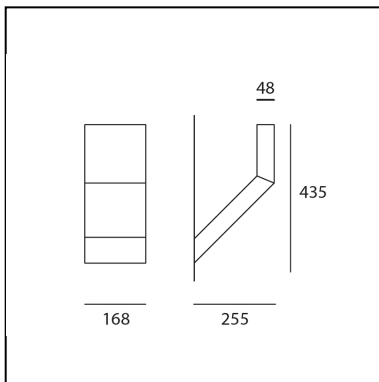

Chilone Wall Anthracite gray

Ernesto Gismondi

LUMINAIRE

- Watt: **14W**
- Voltage: **220V-240V**
- Delivered lumen output: **865lm**
- CCT: **3000K**
- Efficiency: **66%**
- Efficacy: **61.81lm/W**
- CRI: **80**

DIMENSIONS

- Length: **255 mm**
- Width: **167 mm**
- Height: **435 mm**

SOURCES INCLUDED

- Category: **Led**
- Number: **1**
- Watt: **16W**
- Color temperature (K): **3000K**
- Color Tolerance: **MacAdam 2SDCM**
- Service Life: **L70 (6K) 50000h**