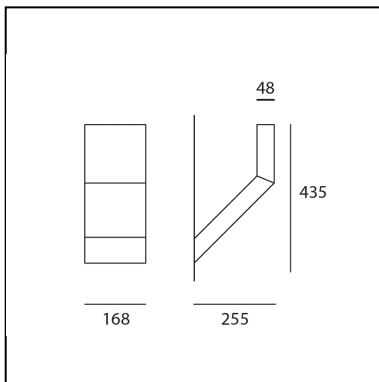

Chilone Wall Rust

Ernesto Gismondi

LUMINAIRE

- Watt: **14W**
- Voltage: **220V-240V**
- Delivered lumen output: **865lm**
- CCT: **3000K**
- Efficiency: **66%**
- Efficacy: **61.81lm/W**
- CRI: **80**

Notes

LED included.

DESCRIPTION

Floor and wall matching outdoor luminaires. It is possible to install the device with the light pointed either downwards or upwards. Floor version is available in three heights and in Up model.

FEATURES

- Product Code: **T082410**
- Colour: **Rust**
- Installation: **Wall**
- Material: **Aluminum, polycarbonate**
- Series: **Architectural Outdoor**
- Environment: **Outdoor**
- Area contract: **null**
- Emission: **Direct**
- design by: **Ernesto Gismondi**

DIMENSIONS

- Length: **255 mm**
- Width: **167 mm**
- Height: **435 mm**

SOURCES INCLUDED

- Category: **Led**
- Number: **1**
- Watt: **16W**
- Color temperature (K): **3000K**
- Color Tolerance: **MacAdam 2SDCM**
- Service Life: **L70 (6K) 50000h**