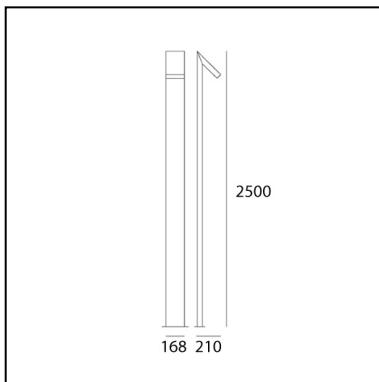

LUMINAIRE

- Watt: **14W**
- Voltage: **220V-240V**
- Delivered lumen output: **628lm**
- CCT: **3000K**
- Efficiency: **48%**
- Efficacy: **44.85lm/W**
- CRI: **80**

Notes

Floor version is available in three heights and in Up model. Floor fixing with ground mounting plate.

DESCRIPTION

Floor and wall matching outdoor luminaires. It is possible to install the device with the light pointed either downwards or upwards.

FEATURES

- Product Code: **T082000**
- Colour: **Gray/white**
- Installation: **PoleFloor**
- Material: **Aluminum, polycarbonate**
- Series: **Architectural Outdoor**
- Environment: **Outdoor**
- Area contract: **null**
- Emission: **Direct**
- design by: **Ernesto Gismondi**

DIMENSIONS

- Length: **210 mm**
- Width: **168 mm**
- Height: **2500 mm**

SOURCES INCLUDED

- Category: **Led**
- Number: **1**
- Watt: **16W**
- Color temperature (K): **3000K**
- Color Tolerance: **MacAdam 2SDCM**
- Service Life: **L70 (6K) 50000h**