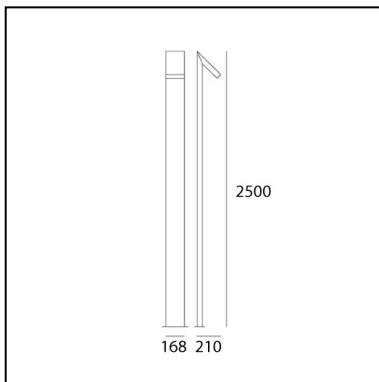

LUMINAIRE

- Watt: **14W**
- Voltage: **220V-240V**
- Delivered lumen output: **628lm**
- CCT: **3000K**
- Efficiency: **48%**
- Efficacy: **44.85lm/W**
- CRI: **80**

Notes

Floor version is available in three heights and in Up model. Floor fixing with ground mounting plate.

DESCRIPTION

Floor and wall matching outdoor luminaires. It is possible to install the device with the light pointed either downwards or upwards.

FEATURES

- Product Code: **T082020**
- Colour: **Anthracite gray**
- Installation: **PoleFloor**
- Material: **Aluminum, polycarbonate**
- Series: **Architectural Outdoor**
- Environment: **Outdoor**
- Area contract: **null**
- Emission: **Direct**
- design by: **Ernesto Gismondi**

DIMENSIONS

- Length: **210 mm**
- Width: **168 mm**
- Height: **2500 mm**

SOURCES INCLUDED

- Category: **Led**
- Number: **1**
- Watt: **16W**
- Color temperature (K): **3000K**
- Color Tolerance: **MacAdam 2SDCM**
- Service Life: **L70 (6K) 50000h**