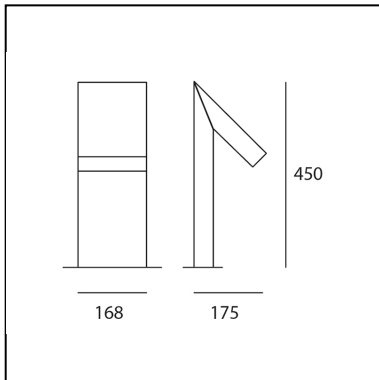

LUMINAIRE

- Watt: **8W**
- Voltage: **220V-240V**
- Delivered lumen output: **350lm**
- CCT: **3000K**
- Efficiency: **48%**
- Efficacy: **43.69lm/W**
- CRI: **80**

Notes

Floor version is available in three heights and in Up model. Floor fixing with ground mounting plate.

FEATURES

- Product Code: **T082210**
- Colour: **Rust**
- Installation: **BollardFloor**
- Material: **Aluminum, polycarbonate**
- Series: **Architectural Outdoor**
- Environment: **Outdoor**
- Area contract: **null**
- Emission: **Direct**
- design by: **Ernesto Gismondi**

DIMENSIONS

- Length: **175 mm**
- Width: **168 mm**
- Height: **450 mm**

SOURCES INCLUDED

- Category: **Led**
- Number: **1**
- Watt: **8W**
- Color temperature (K): **3000K**
- CRI: **80**