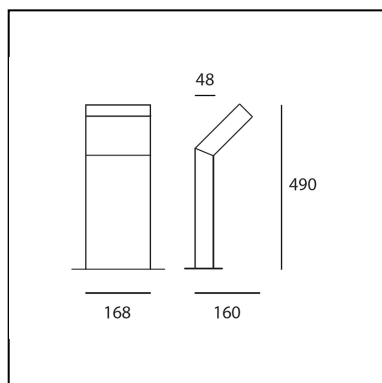

Chilone Up Floor Anthracite gray

Ernesto Gismondi

LUMINAIRE

- Watt: **14W**
- Voltage: **220V-240V**
- Delivered lumen output: **865lm**
- CCT: **3000K**
- Efficiency: **66%**
- Efficacy: **61.81lm/W**
- CRI: **80**

Notes

Floor version is available in three heights and in Up model. Floor fixing with ground mounting plate.

DESCRIPTION

Floor and wall matching outdoor luminaires. It is possible to install the device with the light pointed either downwards or upwards.

FEATURES

- Product Code: **T082320**
- Colour: **Anthracite gray**
- Installation: **BollardFloor**
- Material: **Aluminum, polycarbonate**
- Series: **Architectural Outdoor**
- Environment: **Outdoor**
- Area contract: **null**
- Emission: **Direct**
- design by: **Ernesto Gismondi**

DIMENSIONS

- Length: **160 mm**
- Width: **168 mm**
- Height: **490 mm**

SOURCES INCLUDED

- Category: **Led**
- Number: **1**
- Watt: **16W**
- Color temperature (K): **3000K**
- Color Tolerance: **MacAdam 2SDCM**
- Service Life: **L70 (6K) 50000h**