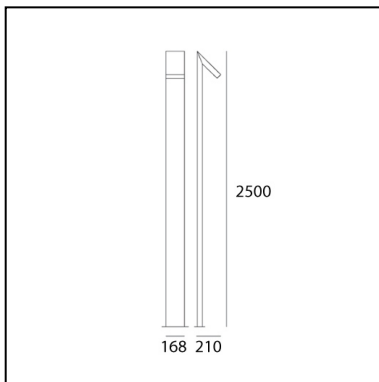

Chilone Pole 250 Rust

Ernesto Gismondi

IP65 EAC

LUMINAIRE

- Watt: **14W**
- Voltage: **220V-240V**
- Delivered lumen output: **628lm**
- CCT: **3000K**
- Efficiency: **48%**
- Efficacy: **44.85lm/W**
- CRI: **80**

Notes

Floor version is available in three heights and in Up model. Floor fixing with ground mounting plate.

DESCRIPTION

Floor and wall matching outdoor luminaires. It is possible to install the device with the light pointed either downwards or upwards.

FEATURES

- Product Code: **T082010**
- Colour: **Rust**
- Installation: **PoleFloor**
- Material: **Aluminum, polycarbonate**
- Series: **Architectural Outdoor**
- Environment: **Outdoor**
- Area contract: **null**
- Emission: **Direct**
- design by: **Ernesto Gismondi**

DIMENSIONS

- Length: **210 mm**
- Width: **168 mm**
- Height: **2500 mm**

SOURCES INCLUDED

- Category: **Led**
- Number: **1**
- Watt: **16W**
- Color temperature (K): **3000K**
- Color Tolerance: **MacAdam 2SDCM**
- Service Life: **L70 (6K) 50000h**