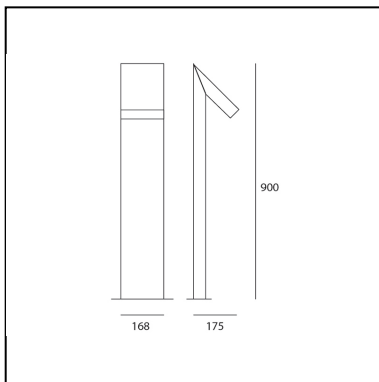

LUMINAIRE

- Watt: **8W**
- Voltage: **220V-240V**
- Delivered lumen output: **350lm**
- CCT: **3000K**
- Efficiency: **48%**
- Efficacy: **43.69lm/W**
- CRI: **80**

Notes

Floor version is available in three heights and in Up model. Floor fixing with ground mounting plate.

DESCRIPTION

Floor and wall matching outdoor luminaires. It is possible to install the device with the light pointed either downwards or upwards.

FEATURES

- Product Code: **T082100**
- Colour: **Gray/white**
- Installation: **BollardFloor**
- Material: **Aluminum, polycarbonate**
- Series: **Architectural Outdoor**
- Environment: **Outdoor**
- Area contract: **null**
- Emission: **Direct**
- design by: **Ernesto Gismondi**

DIMENSIONS

- Length: **175 mm**
- Width: **168 mm**
- Height: **900 mm**

SOURCES INCLUDED

- Category: **Led**
- Number: **1**
- Watt: **8W**
- Color temperature (K): **3000K**
- CRI: **80**