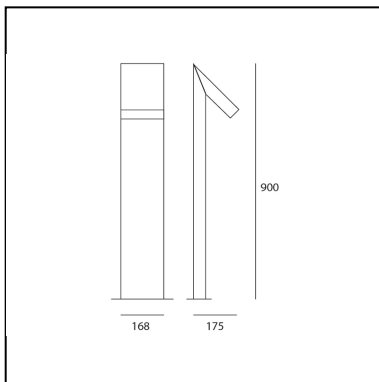

Chilone Floor 90 Rust

Ernesto Gismondi

LUMINAIRE

- Watt: **8W**
- Voltage: **220V-240V**
- Delivered lumen output: **350lm**
- CCT: **3000K**
- Efficiency: **48%**
- Efficacy: **43.69lm/W**
- CRI: **80**

Notes

Floor version is available in three heights and in Up model. Floor fixing with ground mounting plate.

DESCRIPTION

Floor and wall matching outdoor luminaires. It is possible to install the device with the light pointed either downwards or upwards.

FEATURES

- Product Code: **T082110**
- Colour: **Rust**
- Installation: **BollardFloor**
- Material: **Aluminum, polycarbonate**
- Series: **Architectural Outdoor**
- Environment: **Outdoor**
- Area contract: **null**
- Emission: **Direct**
- design by: **Ernesto Gismondi**

DIMENSIONS

- Length: **175 mm**
- Width: **168 mm**
- Height: **900 mm**

SOURCES INCLUDED

- Category: **Led**
- Number: **1**
- Watt: **8W**
- Color temperature (K): **3000K**
- CRI: **80**