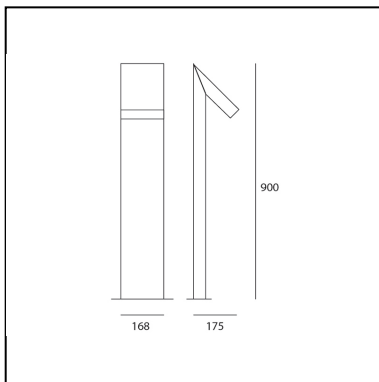

LUMINAIRE

- Watt: **8W**
- Voltage: **220V-240V**
- Delivered lumen output: **350lm**
- CCT: **3000K**
- Efficiency: **48%**
- Efficacy: **43.69lm/W**
- CRI: **80**

Notes

Floor version is available in three heights and in Up model. Floor fixing with ground mounting plate.

DESCRIPTION

Floor and wall matching outdoor luminaires. It is possible to install the device with the light pointed either downwards or upwards.

FEATURES

- Product Code: **T082120**
- Colour: **Anthracite gray**
- Installation: **BollardFloor**
- Material: **Aluminum, polycarbonate**
- Series: **Architectural Outdoor**
- Environment: **Outdoor**
- Area contract: **null**
- Emission: **Direct**
- design by: **Ernesto Gismondi**

DIMENSIONS

- Length: **175 mm**
- Width: **168 mm**
- Height: **900 mm**

SOURCES INCLUDED

- Category: **Led**
- Number: **1**
- Watt: **8W**
- Color temperature (K): **3000K**
- CRI: **80**