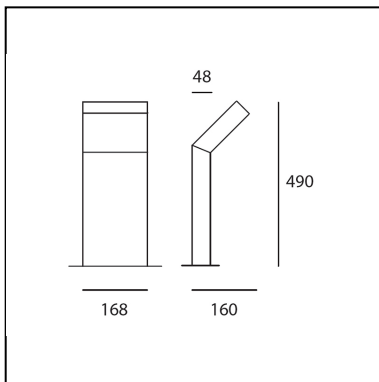

LUMINAIRE

- Watt: **14W**
- Voltage: **220V-240V**
- Delivered lumen output: **865lm**
- CCT: **3000K**
- Efficiency: **66%**
- Efficacy: **61.81lm/W**
- CRI: **80**

Notes

Floor version is available in three heights and in Up model. Floor fixing with ground mounting plate.

DESCRIPTION

Floor and wall matching outdoor luminaires. It is possible to install the device with the light pointed either downwards or upwards.

FEATURES

- Product Code: **T082300**
- Colour: **Gray/white**
- Installation: **BollardFloor**
- Material: **Aluminum, polycarbonate**
- Series: **Architectural Outdoor**
- Environment: **Outdoor**
- Area contract: **null**
- Emission: **Direct**
- design by: **Ernesto Gismondi**

DIMENSIONS

- Length: **160 mm**
- Width: **168 mm**
- Height: **490 mm**

SOURCES INCLUDED

- Category: **Led**
- Number: **1**
- Watt: **16W**
- Color temperature (K): **3000K**
- Color Tolerance: **MacAdam 2SDCM**
- Service Life: **L70 (6K) 50000h**