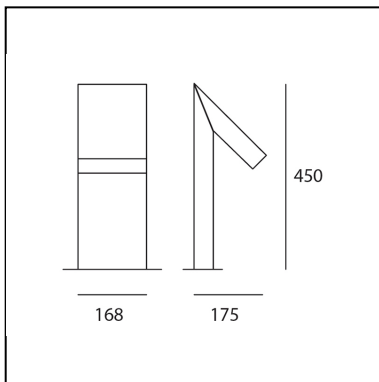

LUMINAIRE

- Watt: **8W**
- Voltage: **220V-240V**
- Delivered lumen output: **350lm**
- CCT: **3000K**
- Efficiency: **48%**
- Efficacy: **43.69lm/W**
- CRI: **80**

Notes

Floor version is available in three heights and in Up model. Floor fixing with ground mounting plate.

DESCRIPTION

Floor and wall matching outdoor luminaires. It is possible to install the device with the light pointed either downwards or upwards.

FEATURES

- Product Code: **T082200**
- Colour: **Gray/white**
- Installation: **BollardFloor**
- Material: **Aluminum, polycarbonate**
- Series: **Architectural Outdoor**
- Environment: **Outdoor**
- Area contract: **null**
- Emission: **Direct**
- design by: **Ernesto Gismondi**

DIMENSIONS

- Length: **175 mm**
- Width: **168 mm**
- Height: **450 mm**

SOURCES INCLUDED

- Category: **Led**
- Number: **1**
- Watt: **8W**
- Color temperature (K): **3000K**
- CRI: **80**