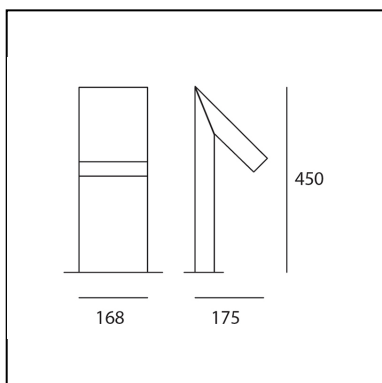

LUMINAIRE

- Watt: **8W**
- Voltage: **220V-240V**
- Delivered lumen output: **350lm**
- CCT: **3000K**
- Efficiency: **48%**
- Efficacy: **43.69lm/W**
- CRI: **80**

Notes

Floor version is available in three heights and in Up model. Floor fixing with ground mounting plate.

DESCRIPTION

Floor and wall matching outdoor luminaires. It is possible to install the device with the light pointed either downwards or upwards.

FEATURES

- Product Code: **T082220**
- Colour: **Anthracite gray**
- Installation: **BollardFloor**
- Material: **Aluminum, polycarbonate**
- Series: **Architectural Outdoor**
- Environment: **Outdoor**
- Area contract: **null**
- Emission: **Direct**
- design by: **Ernesto Gismondi**

DIMENSIONS

- Length: **175 mm**
- Width: **168 mm**
- Height: **450 mm**

SOURCES INCLUDED

- Category: **Led**
- Number: **1**
- Watt: **8W**
- Color temperature (K): **3000K**
- CRI: **80**