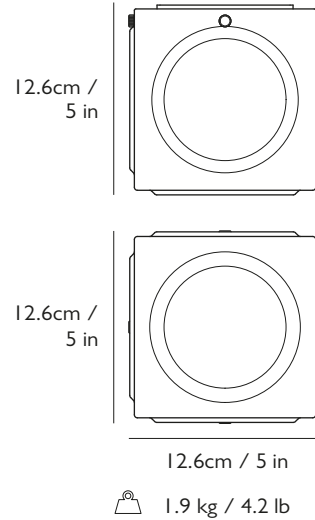

LEE BROOM

CHANT

PRODUCT DETAILS

Name	Year of Design
Chant Surface Light	2023

Product Code	110-130V	220-240V
Chant Surface Light, frosted & gold	CHT0150	CHT0050
Chant Surface Light, clear & gold	CHT0151	CHT0051
Chant Surface Light, frosted & silver	CHT0152	CHT0052
Chant Surface Light, clear & silver	CHT0153	CHT0053

Materials

Frosted or clear glass & aluminium with brushed gold or silver finish:

Glass shades are mouth-blown by hand. Subtle inconsistencies such as small air bubbles occur naturally as part of this process, which makes each piece unique.

Illumination

2.6W / 220-240V or 110-130V / G9 / 2700k / CRI 90
Supplied with 1x 2.6W dimmable G9 LED bulb

Dimming

Dimmable. TRIAC / Leading edge / Trailing edge

Dimensions

H 12.6 cm x W 12.6 cm x D 12.6 cm / H 5 x W 5 x D 5 in

Mounting Plate

Square mounting plate flush to surface:

9 x 9 x 0.25 cm / 3½ x 3½ x ¼ in

Mounts directly to a standard US style J-box or a cavity is required for electrical connections where there is no back box present.

Weight

Product (net) : 1.9 kg / 4.2 lb   Boxed (gross) : 2.6 kg / 5.7 lb

Certification

110-130V : UL, cULus
220-240V : CE, UKCA, CB