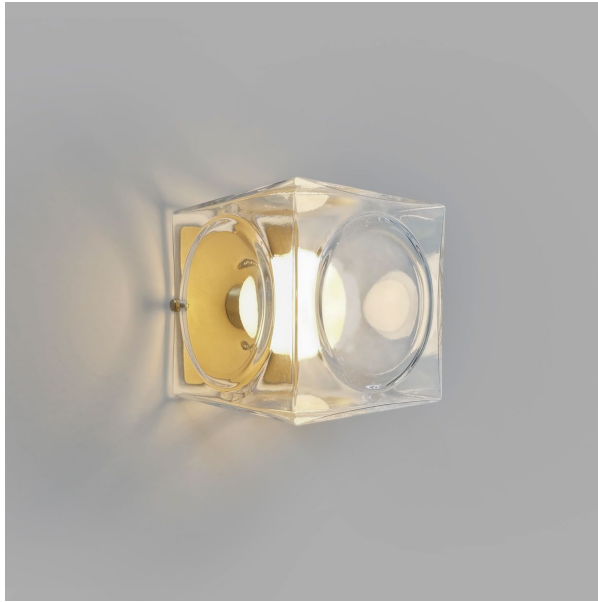

LEE BROOM

CHANT

PRODUCT DETAILS

Name	Year of Design
Chant Surface Light	2023

Product Code	110-130V	220-240V
Chant Surface Light, frosted & gold	CHT0150	CHT0050
Chant Surface Light, clear & gold	CHT0151	CHT0051
Chant Surface Light, frosted & silver	CHT0152	CHT0052
Chant Surface Light, clear & silver	CHT0153	CHT0053

Materials

Frosted or clear glass & aluminium with brushed gold or silver finish:

Frosted glass Clear glass Brushed silver Brushed gold

Glass shades are mouth-blown by hand. Subtle inconsistencies such as small air bubbles occur naturally as part of this process, which makes each piece unique.

Illumination

2.6W / 220-240V or 110-130V / G9 / 2700k / CRI 90
Supplied with 1x 2.6W dimmable G9 LED bulb

Dimming

Dimmable. TRIAC / Leading edge / Trailing edge

Dimensions

H 12.6 cm x W 12.6 cm x D 12.6 cm / H 5 x W 5 x D 5 in

Mounting Plate

Square mounting plate flush to surface:

9 x 9 x 0.25 cm / 3½ x 3½ x ¼ in

Mounts directly to a standard US style J-box or a cavity is required for electrical connections where there is no back box present.