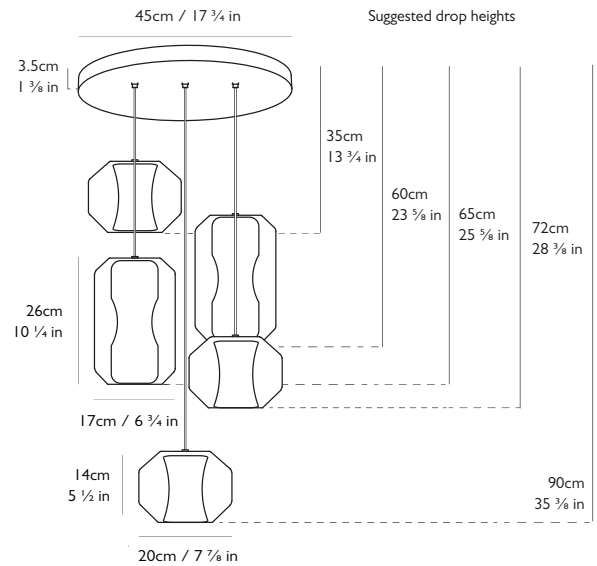

LEE BROOM

CHAMBER CHANDELIER 5 PIECE

PRODUCT DETAILS

Name

Chamber Chandelier 5 Piece

Product Code	I10-130v	220-240v
Chamber Chandelier 5 Piece	CH0140	CH0040

Materials

Carrara marble, crystal, steel

Illumination I10-130v

20w, 2700k, 1100 lumen

Bulb: E26, 4w LED, 200 lumen, 25k hrs (5x supplied), CRI 82

Illumination 220-240v

31.5w, 2700k, 1220 lumen

Bulb: E27, 6.3w LED, 470 lumen, 25k hrs (5x supplied), CRI 80

Dimming

Dimmable. Mains voltage. TRIAC / Leading edge

Certification

UL, cUL (I10-130v)

CE, CB (220-240v)

Year of Design

2014

Dimensions

3x Chamber Small: H 14cm x Dia 20cm / H 5 1/2 in x Dia 7 7/8 in

2x Chamber Large: H 26cm x Dia 17cm / H 10 1/4 in x Dia 6 3/4 in

Suspension

Length: 5 x 300cm / 118 1/8 in

Adjustable cord

Transparent casing

Ceiling Plate / Canopy

H 3.5cm x Dia 45cm / H 1 3/8 in x Dia 17 3/4 in

Round steel in satin white finish

Weight

Product (net) 14.85kg / 32.7 lb / Boxed (gross) 15.05kg / 33.1 lb

For more information please contact:

US & Canada Inquiries: +1 212 804 8477 - sales@leebroom.com

UK & Global Inquiries: +44 207 820 0742 - 95 Rivington Street, London, EC2A 3AY - info@leebroom.com

www.leebroom.com

I218rev07