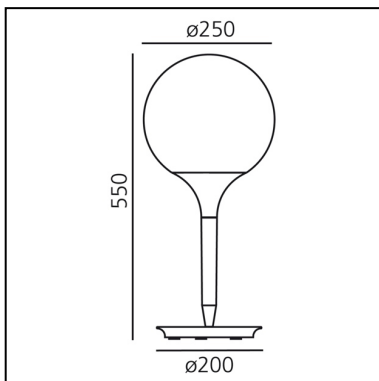

DIMENSIONS

- Height: **314 mm**
- Diameter: **140 mm**
- Base Diameter: **122 mm**
- Glow Wire Test: **850°**

SOURCES NOT INCLUDED

- Category: **LED RETROFIT**
- Number: **1**
- Socket: **E14**

Castore table 25

Michele De Lucchi
Huub Ubbens

IP20    

LUMINAIRE

- Watt: **13W**
- Voltage: **220V-240V**
- Delivered lumen output: **1227lm**
- Efficiency: **81%**
- Efficacy: **94.38lm/W**
- CRI: **80**

Notes

Touch dimmer button on the lamp base for the storage of the latest light intensity set-up or the use of a local or remote control (controlled socket). Available in four sizes.

DIMENSIONS

- Height: **550 mm**
- Diameter: **250 mm**
- Base Diameter: **200 mm**
- Impact Resistance: **N/D**
- Glow Wire Test: **750°**

SOURCES NOT INCLUDED

- Category: **LED RETROFIT**
- Number: **1**
- Socket: **E27**

DIMENSIONS

- Height: **660 mm**
- Diameter: **350 mm**
- Base Diameter: **270 mm**
- Impact Resistance: **N/D**
- Glow Wire Test: **750°**

SOURCES NOT INCLUDED

- Category: **LED RETROFIT**
- Number: **1**
- Socket: **E27**