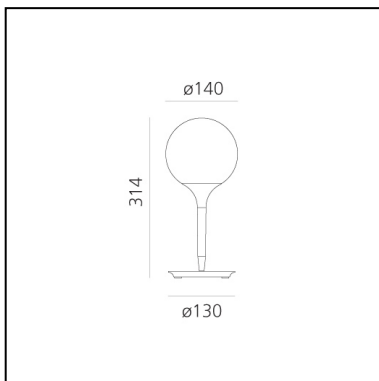

Castore Table 14

Michele De Lucchi

Huub Ubbens

IP20    

LUMINAIRE

- Watt: **5W**
- Voltage: **220V-240V**
- Delivered lumen output: **402lm**
- Efficiency: **86%**
- Efficacy: **80.46lm/W**
- CRI: **80**

DESCRIPTION

DIMENSIONS

- Height: **314 mm**
- Diameter: **140 mm**
- Base Diameter: **122 mm**
- Glow Wire Test: **850°**

SOURCES NOT INCLUDED

- Category: **LED RETROFIT**
- Number: **1**
- Socket: **E14**

Castore table 25

DIMENSIONS

- Height: **550 mm**
- Diameter: **250 mm**
- Base Diameter: **200 mm**
- Impact Resistance: **N/D**
- Glow Wire Test: **750°**

SOURCES NOT INCLUDED

- Category: **LED RETROFIT**
- Number: **1**
- Socket: **E27**

DIMENSIONS

- Height: **660 mm**
- Diameter: **350 mm**
- Base Diameter: **270 mm**
- Impact Resistance: **N/D**
- Glow Wire Test: **750°**

SOURCES NOT INCLUDED

- Category: **LED RETROFIT**
- Number: **1**
- Socket: **E27**