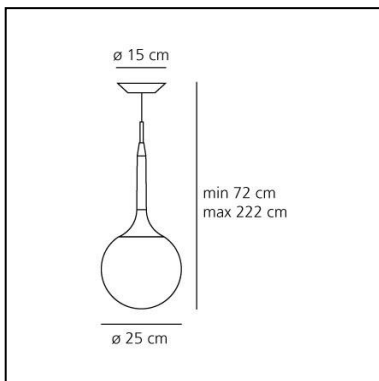

LUMINAIRE

- Watt: **13W**
- Voltage: **220V-240V**
- Delivered lumen output: **1227lm**
- Efficiency: **81%**
- Efficacy: **94.38lm/W**
- CRI: **80**

Notes

Adjustment of the luminous intensity only with dimmable bulbs.

DESCRIPTION

The spherical diffuser design is enhanced by a removable-fitting and tapering luminous stem, that makes a sweet transition from the strong diffuser light to the blind lamp structure area. Ceiling rose and stem in thermoplastic resin, blown glass diffuser.

FEATURES

- Product Code: **1053010A**
- Colour: **White**
- Installation: **Suspension**
- Material: **Blown glass, polycarbonate**
- Series: **Design Collection**
- Environment: **Indoor**
- Area contract: **Hospitality, Retail, Residential**
- Emission: **Diffused**
- design by: **Michele De Lucchi, Huub Ubbens**

DIMENSIONS

- Height: **720 mm**
- Diameter: **250 mm**
- Base Diameter: **150 mm**
- Max Height from ceiling: **2220 mm**
- Glow Wire Test: **750°**

SOURCES NOT INCLUDED

- Category: **LED RETROFIT**
- Number: **1**
- Socket: **E27**