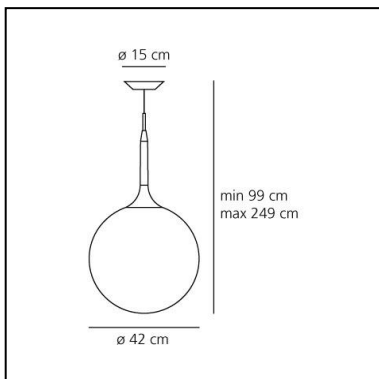

LUMINAIRE

- Watt: **21W**
- Voltage: **220V-240V**
- Delivered lumen output: **2218lm**
- Efficiency: **90%**
- Efficacy: **105.63lm/W**
- CRI: **80**

Notes

Adjustment of the luminous intensity only with dimmable bulbs.

DESCRIPTION

The spherical diffuser design is enhanced by a removable-fitting and tapering luminous stem, that makes a sweet transition from the strong diffuser light to the blind lamp structure area. Ceiling rose and stem in thermoplastic resin, blown glass diffuser.

FEATURES

- Product Code: **1051010A**
- Colour: **White**
- Installation: **Suspension**
- Material: **Blown glass, polycarbonate**
- Series: **Design Collection**
- Environment: **Indoor**
- Area contract: **Hospitality, Retail, Residential**
- Emission: **Diffused**
- design by: **Michele De Lucchi, Huub Ubbens**

DIMENSIONS

- Height: **990 mm**
- Diameter: **420 mm**
- Base Diameter: **150 mm**
- Max Height from ceiling: **2490 mm**
- Glow Wire Test: **750°**

SOURCES NOT INCLUDED

- Category: **LED RETROFIT**
- Number: **1**
- Socket: **E27**