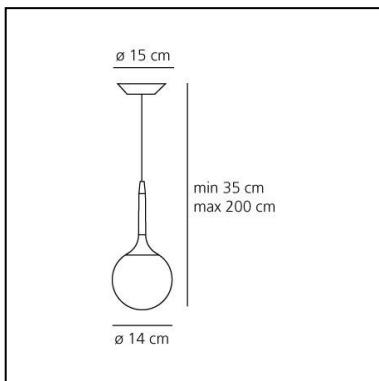

LUMINAIRE

- Watt: **5W**
- Voltage: **220V-240V**
- Delivered lumen output: **402lm**
- Efficiency: **86%**
- Efficacy: **80.46lm/W**
- CRI: **80**

Notes

Adjustment of the luminous intensity only with dimmable bulbs.

DESCRIPTION

The spherical diffuser design is enhanced by a removable-fitting and tapering luminous stem, that makes a sweet transition from the strong diffuser light to the blind lamp structure area. Ceiling rose and stem in thermoplastic resin, blown glass diffuser.

FEATURES

- Product Code: **1045110a**
- Colour: **White**
- Installation: **Suspension**
- Material: **Blown glass, polycarbonate**
- Series: **Design Collection**
- Environment: **Indoor**
- Area contract: **Hospitality, Retail, Residential**
- Emission: **Diffused**
- design by: **Michele De Lucchi, Huub Ubbens**

DIMENSIONS

- Height: **300 mm**
- Diameter: **140 mm**
- Base Diameter: **150 mm**
- Max Height from ceiling: **2000 mm**
- Glow Wire Test: **850°**

SOURCES NOT INCLUDED

- Category: **LED RETROFIT**
- Number: **1**
- Socket: **E14**