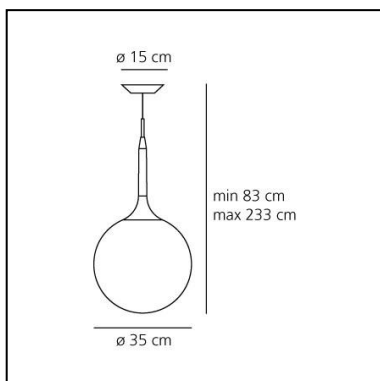

LUMINAIRE

- Watt: **21W**
- Voltage: **220V-240V**
- Delivered lumen output: **2077lm**
- Efficiency: **85%**
- Efficacy: **98.91lm/W**
- CRI: **80**

Notes

Adjustment of the luminous intensity only with dimmable bulbs.

DESCRIPTION

The spherical diffuser design is enhanced by a removable-fitting and tapering luminous stem, that makes a sweet transition from the strong diffuser light to the blind lamp structure area. Ceiling rose and stem in thermoplastic resin, blown glass diffuser.

FEATURES

- Product Code: **1052010A**
- Colour: **White**
- Installation: **Suspension**
- Material: **Blown glass, polycarbonate**
- Series: **Design Collection**
- Environment: **Indoor**
- Area contract: **Hospitality, Retail, Residential**
- Emission: **Diffused**
- design by: **Michele De Lucchi, Huub Ubbens**

DIMENSIONS

- Height: **830 mm**
- Diameter: **350 mm**
- Base Diameter: **150 mm**
- Max Height from ceiling: **2330 mm**
- Glow Wire Test: **750°**

SOURCES NOT INCLUDED

- Category: **LED RETROFIT**
- Number: **1**
- Socket: **E27**