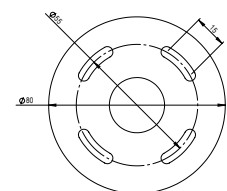

CASK WALL LIGHT

Turned in brass, then finished by hand, the simple barrel-like silhouette produces a warm directional light. Small but mighty. Works well above a bedside table or mounted as a pair for added illumination. Ideal for smaller spaces.

PRODUCT CODE

CSK0020 - Cask Wall Light

MATERIALS

Brass

FINISHES

Brushed brass lacquered as standard
Custom finishes available

DIMMING

Mains dimmable / TRIAC

LIGHT SOURCE

1x 4W LED E12/G9 lamp (supplied)
120/240V, 2700k
LED lamp only MAX 12W
Push switch on lamp (CE cert only)

WEIGHT

2kg net, 3kg gross

WALL PLATE

Brushed brass 80mm wall canopy as standard
Brushed brass 4in J-box plate available

DESIGN NOTES

Cask is formed from hand-finished satin brass, which has a soft, luxuriant shine. We hand-lacquer every light and lamp to preserve the timeless appeal of all that lustrous metal.

WALL PLATE