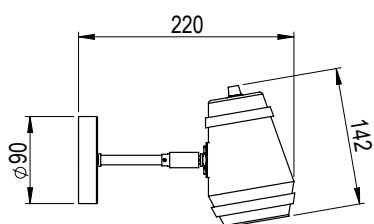

CASK WALL LIGHT

Turned in brass, then finished by hand, the simple barrel-like silhouette produces a warm directional light. Small but mighty. Works well above a bedside table or mounted as a pair for added illumination. Ideal for smaller spaces.

PRODUCT CODE

CSK0020 - Cask Wall Light

MATERIALS

Brass

FINISHES

Brushed brass lacquered as standard
Custom finishes available

DIMMING

Mains dimmable / TRIAC

LIGHT SOURCE

1x 4W LED E12/G9 lamp (supplied)
120/240V, 2700k
LED lamp only MAX 12W
Push switch on lamp (CE cert only)

WEIGHT

2kg net, 3kg gross

WALL PLATE

Brushed brass 80mm wall canopy as standard
Brushed brass 4in J-box plate available

DESIGN NOTES

Cask is formed from hand-finished satin brass, which has a soft, luxuriant shine. We hand-lacquer every light and lamp to preserve the timeless appeal of all that lustrous metal.

WALL PLATE