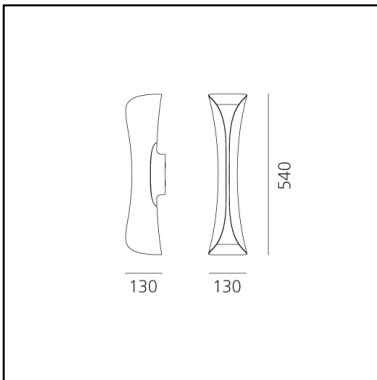

LUMINAIRE

- Watt: **14W**
- Voltage: **220V-240V**
- Delivered lumen output: **902lm**
- Efficiency: **95%**
- Efficacy: **63.26lm/W**

DESCRIPTION

Floor and wall lamp. A steel panel screens and releases a soft indirect light upwards together with a diffused light along the vertical aperture of the lamp. Painted steel body lamp, with cover-base in painted inox-steel. With light intensity regulator.

FEATURES

- Product Code: **1373010A**
- Colour: **Black / White**
- Installation: **Wall**
- Material: **ABS**
- Series: **Design Collection**
- Environment: **Indoor**
- Area contract: **Hospitality, Residential**
- Emission: **Indirect And Diffused**
- design by: **Karim Rashid**

DIMENSIONS

- Length: **130 mm**
- Width: **130 mm**
- Height: **540 mm**
- Impact Resistance: **N/D**
- Glow Wire Test: **650°**

SOURCES NOT INCLUDED

- Category: **LED RETROFIT**
- Number: **2**
- Watt: **10W**
- Delivered lumen output: **460lm**
- Socket: **GU10**
- Color temperature (K): **3000K**