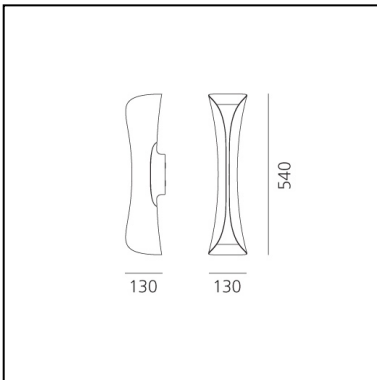

LUMINAIRE

- Watt: **14W**
- Voltage: **220V-240V**
- Delivered lumen output: **902lm**
- Efficiency: **95%**
- Efficacy: **63.26lm/W**

DESCRIPTION

Floor and wall lamp. A steel panel screens and releases a soft indirect light upwards together with a diffused light along the vertical aperture of the lamp. Painted steel body lamp, with cover-base in painted inox-steel. With light intensity regulator.

FEATURES

- Product Code: **1373020A**
- Colour: **White / White**
- Installation: **Wall**
- Material: **ABS**
- Series: **Design Collection**
- Environment: **Indoor**
- Area contract: **Hospitality, Residential**
- Emission: **Indirect And Diffused**
- design by: **Karim Rashid**

DIMENSIONS

- Length: **130 mm**
- Width: **130 mm**
- Height: **540 mm**
- Impact Resistance: **N/D**
- Glow Wire Test: **650°**

SOURCES NOT INCLUDED

- Category: **LED RETROFIT**
- Number: **2**
- Watt: **10W**
- Delivered lumen output: **460lm**
- Socket: **GU10**
- Color temperature (K): **3000K**